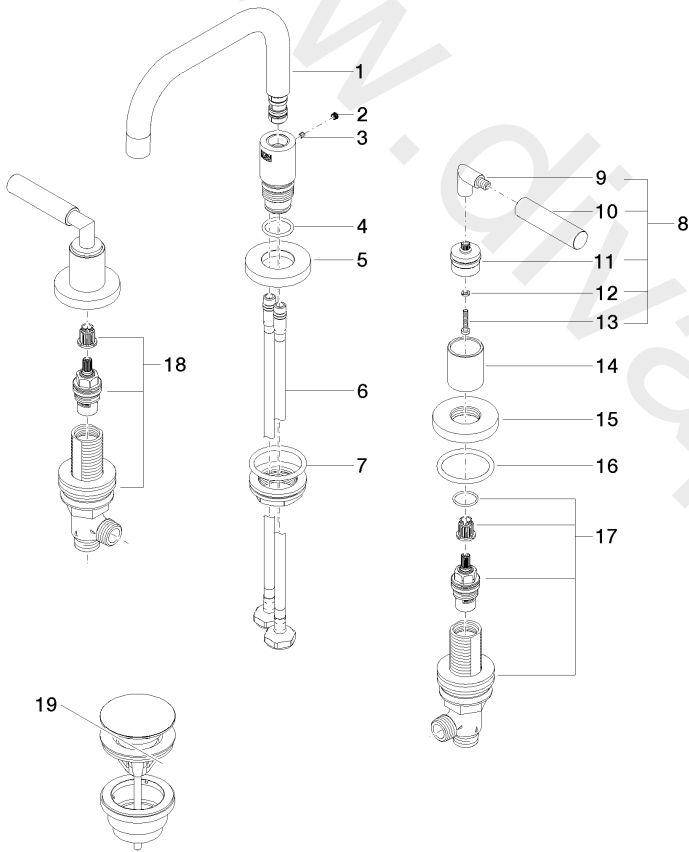

Washbasin - TARA

Three-hole basin mixer with pop-up waste - Brushed Platinum

Article number: 20 705 882-06

## Washbasin - TARA

Three-hole basin mixer with pop-up waste - Brushed Platinum

Article number: 20 705 882-06

### Spare parts list

Position	Quantity used	Item Number	Spare part	Delivery time
1	1	90 28 22 370 00-06	spout	10
2	1	09 31 20 109 90	plug	2
3	1	09 31 11 099 90	pin	2
4	1	09 14 10 015 90	seal	2
5	1	09 28 10 140-06	ring	10
6	2	04 30 04 019 00 90	hose	2
7	1	04 23 10 009 02 90	fixing set	2
8	2	04 20 88 052 10-06	handle	10
9	2	04 18 20 022 00-06	angle	10
10	2	09 20 88 052-06	handle	10
11	2	90 12 12 219 00-06	base	10
12	2	09 30 11 029 90	disc	2
13	2	09 30 30 075 90	screw	2
14	2	09 21 02 140-06	sleeve	10
15	2	09 27 89 105-06	rosette	10
16	2	09 14 10 043 90	seal	2
17	1	90 17 11 040 50 90	side panel	2
18	1	90 17 11 040 51 90	side panel	2
19	1	10 125 970-06	Basin Waste with push fastening 1 1/4" - Brushed Platinum	2