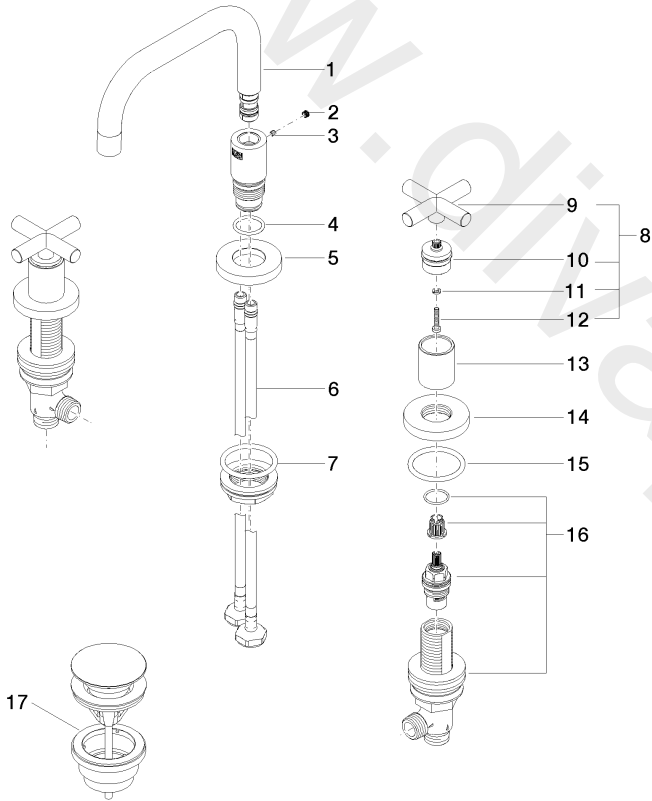

Washbasin - TARA

Three-hole basin mixer with pop-up waste - Brushed Platinum

Article number: 20 705 892-06

Washbasin - TARA

Three-hole basin mixer with pop-up waste - Brushed Platinum

Article number: 20 705 892-06

Spare parts list

Position	Quantity used	Item Number	Spare part	Delivery time
1	1	90 28 22 370 00-06	spout	10
2	1	09 31 20 109 90	plug	2
3	1	09 31 11 099 90	pin	2
4	1	09 14 10 015 90	seal	2
5	1	09 28 10 140-06	ring	10
6	2	04 30 04 019 00 90	hose	2
7	1	04 23 10 009 02 90	fixing set	2
8	2	04 20 89 010 10-06	handle	10
9	2	09 20 89 010-06	handle	10
10	2	90 12 12 219 00-06	base	10
11	2	09 30 11 029 90	disc	2
12	2	09 30 30 075 90	screw	2
13	2	09 21 02 140-06	sleeve	10
14	2	09 27 89 105-06	rosette	10
15	2	09 14 10 043 90	seal	2
16	2	90 17 11 040 51 90	side panel	2
17	1	10 125 970-06	Basin Waste with push fastening 1 1/4" - Brushed Platinum	2