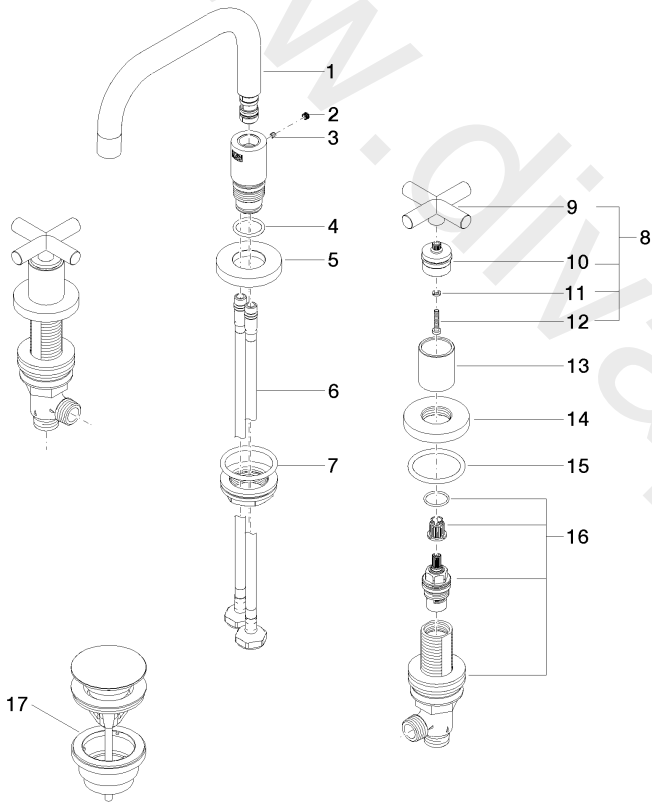

Washbasin - TARA

Three-hole basin mixer with pop-up waste - Matte Black

Article number: 20 705 892-33

Washbasin - TARA

Three-hole basin mixer with pop-up waste - Matte Black

Article number: 20 705 892-33

Spare parts list

Position	Quantity used	Item Number	Spare part	Delivery time
1	1	90 28 22 370 00-33	spout	30
2	1	09 31 20 109 90	plug	2
3	1	09 31 11 099 90	pin	2
4	1	09 14 10 015 90	seal	2
5	1	09 28 10 140-33	ring	2
6	2	04 30 04 019 00 90	hose	2
7	1	04 23 10 009 02 90	fixing set	2
8	2	04 20 89 010 10-33	handle	30
9	2	09 20 89 010-33	handle	30
10	2	90 12 12 219 00-33	base	30
11	2	09 30 11 029 90	disc	2
12	2	09 30 30 075 90	screw	2
13	2	09 21 02 140-33	sleeve	30
14	2	09 27 89 105-33	rosette	30
15	2	09 14 10 043 90	seal	2
16	2	90 17 11 040 51 90	side panel	2
17	1	10 125 970-33	Basin Waste with push fastening 1 1/4" - Matte Black	2