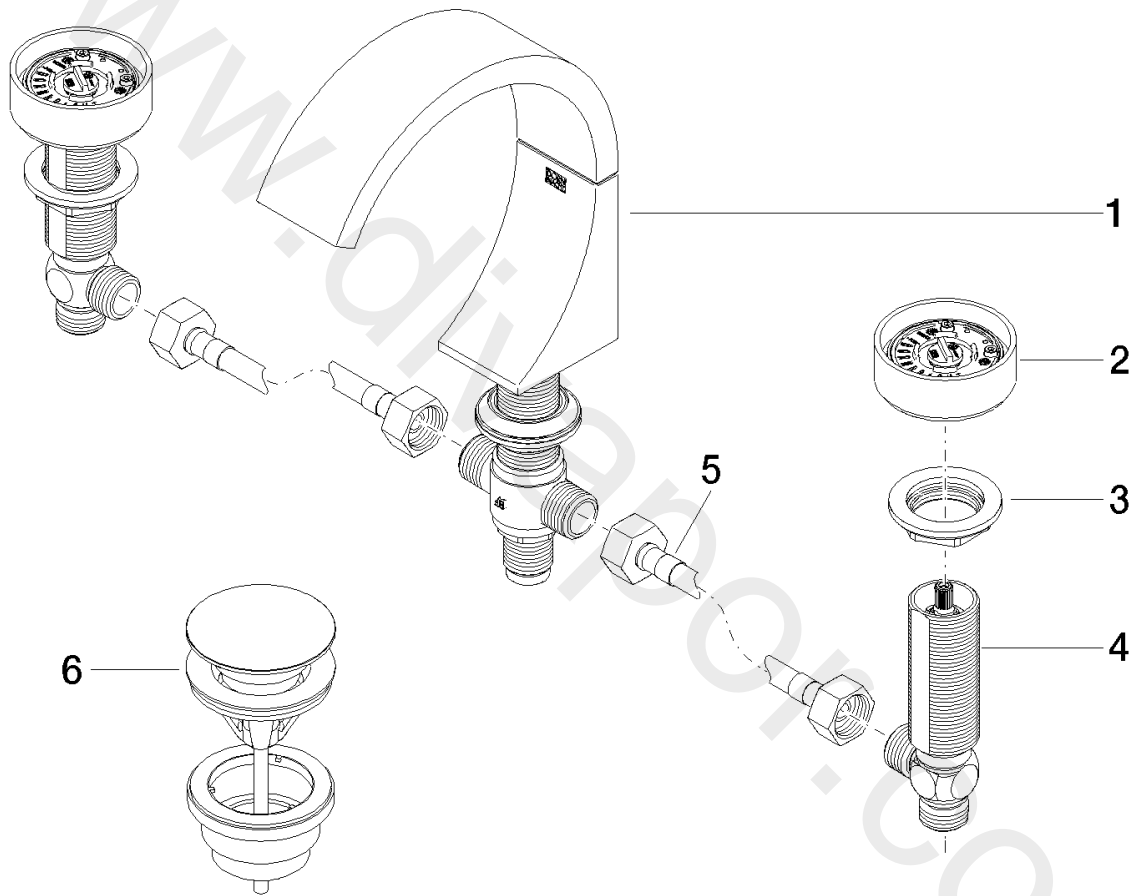

Washbasin - CYO

Three-hole basin mixer with pop-up waste without design element - Brushed Platinum

Article number: 20 710 811-06

## Washbasin - CYO

Three-hole basin mixer with pop-up waste without design element - Brushed Platinum

Article number: 20 710 811-06

### Spare parts list

Position	Quantity used	Item Number	Spare part	Delivery time
1	1	13 715 811-06	Deck-mounted basin spout without pop-up waste - Brushed Platinum	10
2	2	90 18 40 290 00-06	handle	10
3	2	04 30 11 038 67 90	fixing set	2
4	2	04 17 11 055 61 90	side panel	2
5	2	04 30 04 096 00 90	hose	2
6	1	10 125 970-06	Basin Waste with push fastening 1 1/4" - Brushed Platinum	2