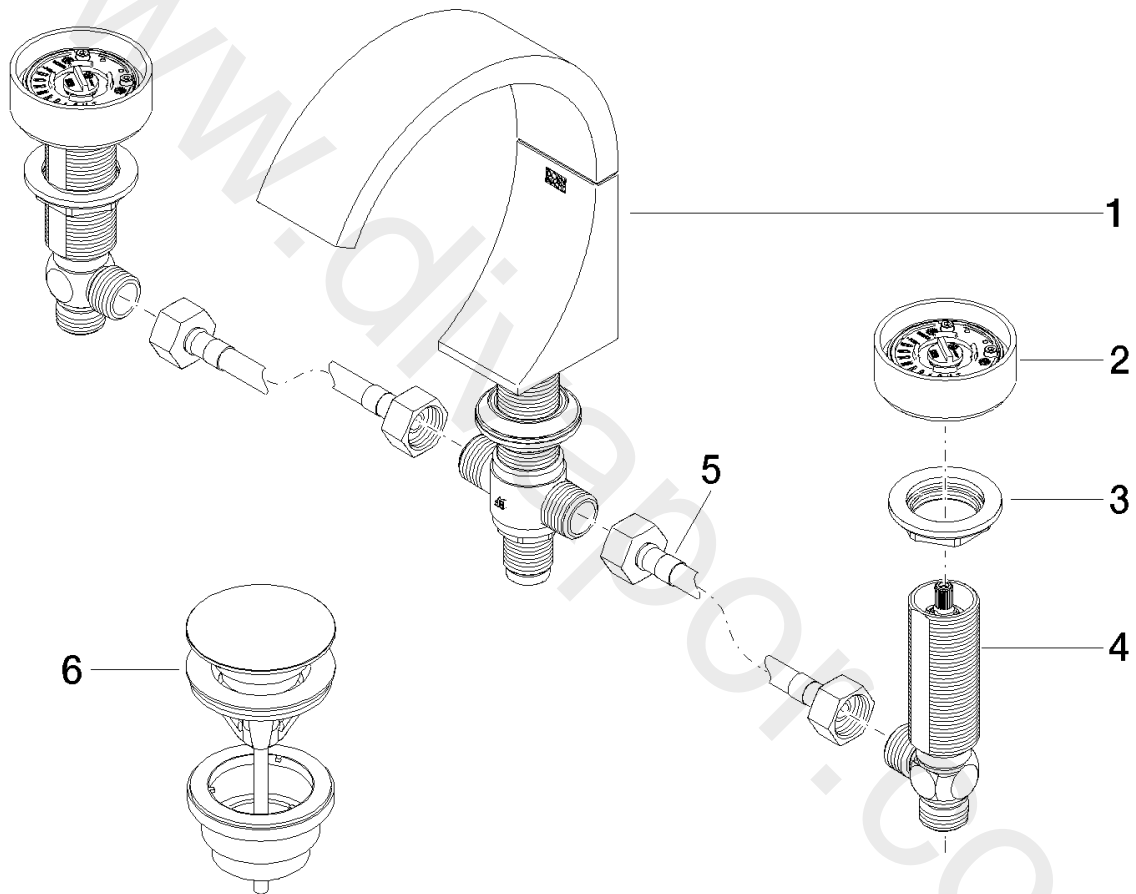

Washbasin - CYO

Three-hole basin mixer with pop-up waste without design element - Brushed Dark Platinum

Article number: 20 710 811-99

Washbasin - CYO

Three-hole basin mixer with pop-up waste without design element - Brushed Dark Platinum

Article number: 20 710 811-99

Spare parts list

Position	Quantity used	Item Number	Spare part	Delivery time
1	1	13 715 811-99	Deck-mounted basin spout without pop-up waste - Brushed Dark Platinum	30
2	2	90 18 40 290 00-99	handle	30
3	2	04 30 11 038 67 90	fixing set	2
4	2	04 17 11 055 61 90	side panel	2
5	2	04 30 04 096 00 90	hose	2
6	1	10 125 970-99	Basin Waste with push fastening 1 1/4" - Brushed Dark Platinum	2