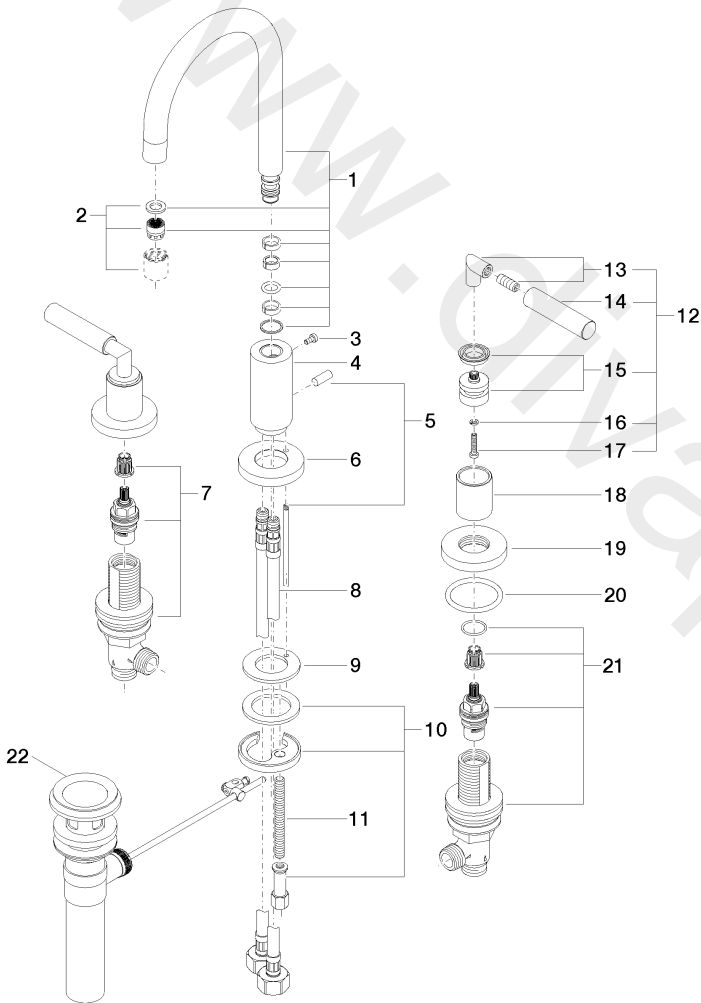

Sink - TARA

Three-hole lavatory mixer with drain - Chrome

Article number: 20 710 882-00 0010

Date of manufacture from 6/25/2021

## Sink - TARA

Three-hole lavatory mixer with drain - Chrome

Article number: 20 710 882-00 0010

Date of manufacture from 6/25/2021

## Spare parts list

Position	Number of units	Item Number	Spare part	Lead time
1	1	90 28 22 217 02-00	spout	10
2	1	90 23 01 028 04-00	aerator	10
3	1	09 30 30 057 90	screw	2
4	1	09 11 10 087 10-00	connection	10
5	1	04 20 89 030 80-00	pull-rod	10
6	1	09 28 10 133-00	ring	10
7	1	90 17 11 040 51 90	side panel	2
8	2	04 30 04 019 00 90	hose	2
9	1	09 14 05 047 90	seal	2
10	1	04 30 11 038 00 90	fixing set	2
11	1	09 31 11 011 90	pin	2
12	2	04 20 88 052 00-00	handle	10
13	2	04 18 20 022 00-00	angle	10
14	2	09 20 88 052-00	handle	10
15	2	90 12 12 007 00-00	base	10
16	2	09 30 11 029 90	disc	2
17	2	09 30 30 075 90	screw	2
18	2	09 21 02 140-00	sleeve	10
19	2	09 27 89 105-00	rosette	10
20	2	09 14 10 043 90	seal	2
21	1	90 17 11 040 50 90	side panel	2
22	1	04 11 01 023 00-00	Drain US 1 1/4" - Chrome	2