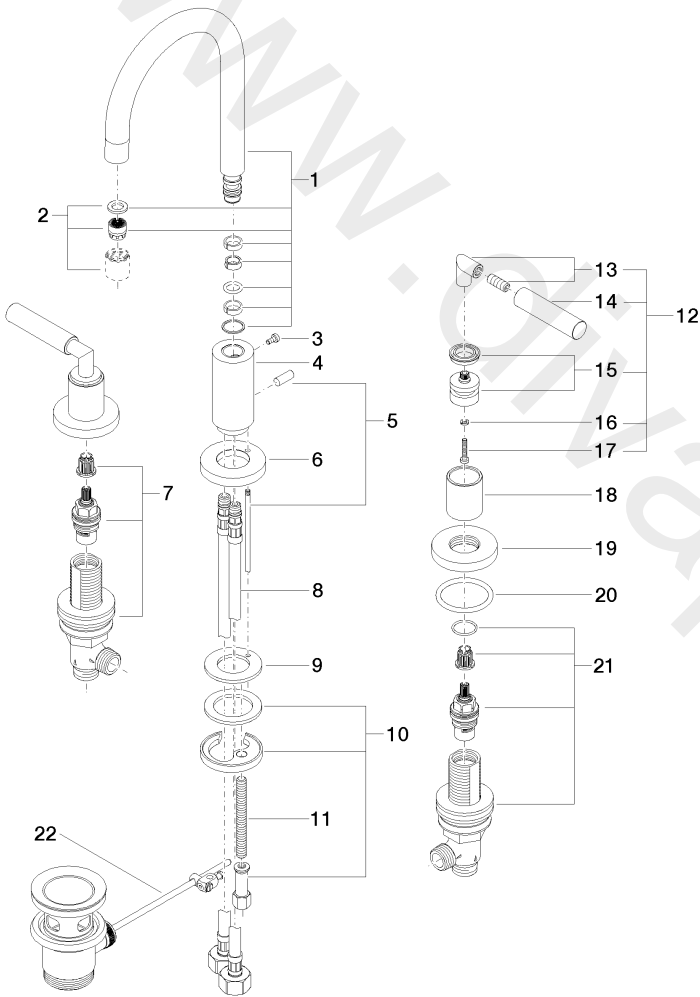

Washbasin - TARA

Three-hole basin mixer with pop-up waste - Platinum

Article number: 20 710 882-08

Date of manufacture from 6/25/2021

Washbasin - TARA

Three-hole basin mixer with pop-up waste - Platinum

Article number: 20 710 882-08

Date of manufacture from 6/25/2021

Spare parts list

| Position | Quantity used | Item Number | Spare part | Delivery time |
|----------|---------------|--------------------|--------------|-----------------------|
| 1 | 1 | 90 28 22 217 01-08 | spout | Not available anymore |
| 2 | 1 | 90 23 01 028 03-08 | aerator | 20 |
| 3 | 1 | 09 30 30 057 90 | screw | 2 |
| 4 | 1 | 09 11 10 087 10-08 | connection | 20 |
| 5 | 1 | 04 20 89 030 80-08 | pull-rod | 20 |
| 6 | 1 | 09 28 10 133-08 | ring | 20 |
| 7 | 1 | 90 17 11 040 51 90 | side panel | 2 |
| 8 | 2 | 04 30 04 019 00 90 | hose | 2 |
| 9 | 1 | 09 14 05 047 90 | seal | 2 |
| 10 | 1 | 04 30 11 038 00 90 | fixing set | 2 |
| 11 | 1 | 09 31 11 011 90 | pin | 2 |
| 12 | 2 | 04 20 88 052 00-08 | handle | 20 |
| 13 | 2 | 04 18 20 022 00-08 | angle | Not available anymore |
| 14 | 2 | 09 20 88 052-08 | handle | 20 |
| 15 | 2 | 90 12 12 007 00-08 | base | 20 |
| 16 | 2 | 09 30 11 029 90 | disc | 2 |
| 17 | 2 | 09 30 30 075 90 | screw | 2 |
| 18 | 2 | 09 21 02 140-08 | sleeve | 20 |
| 19 | 2 | 09 27 89 105-08 | rosette | 20 |
| 20 | 2 | 09 14 10 043 90 | seal | 2 |
| 21 | 1 | 90 17 11 040 50 90 | side panel | 2 |
| 22 | 1 | 04 11 01 001 00-08 | pop-up waste | 2 |