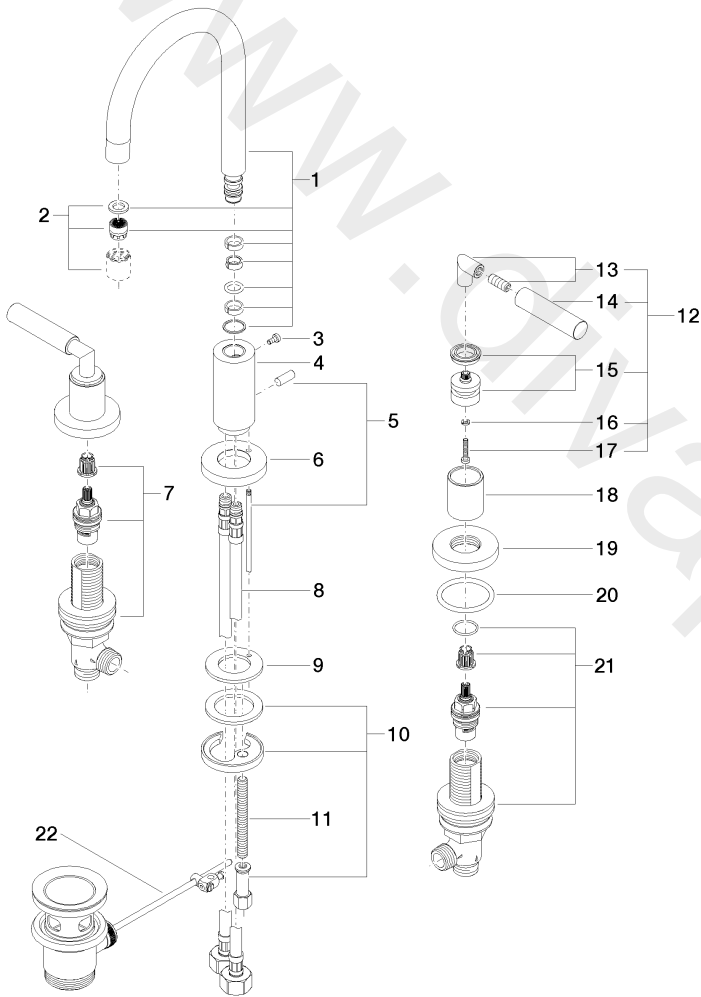

Washbasin - TARA

Three-hole basin mixer with pop-up waste - Brushed Dark Platinum

Article number: 20 710 882-99

Date of manufacture from 6/25/2021

## Washbasin - TARA

Three-hole basin mixer with pop-up waste - Brushed Dark Platinum

Article number: 20 710 882-99

Date of manufacture from 6/25/2021

### Spare parts list

Position	Quantity used	Item Number	Spare part	Delivery time
1	1	90 28 22 217 01-99	spout	30
2	1	90 23 01 028 03-99	aerator	30
3	1	09 30 30 057 90	screw	2
4	1	09 11 10 087 10-99	connection	30
5	1	04 20 89 030 80-99	pull-rod	30
6	1	09 28 10 133-99	ring	30
7	1	90 17 11 040 51 90	side panel	2
8	2	04 30 04 019 00 90	hose	2
9	1	09 14 05 047 90	seal	2
10	1	04 30 11 038 00 90	fixing set	2
11	1	09 31 11 011 90	pin	2
12	2	04 20 88 052 00-99	handle	30
13	2	04 18 20 022 00-99	angle	30
14	2	09 20 88 052-99	handle	30
15	2	90 12 12 007 00-99	base	30
16	2	09 30 11 029 90	disc	2
17	2	09 30 30 075 90	screw	2
18	2	09 21 02 140-99	sleeve	30
19	2	09 27 89 105-99	rosette	30
20	2	09 14 10 043 90	seal	2
21	1	90 17 11 040 50 90	side panel	2
22	1	04 11 01 001 00-99	pop-up waste	30