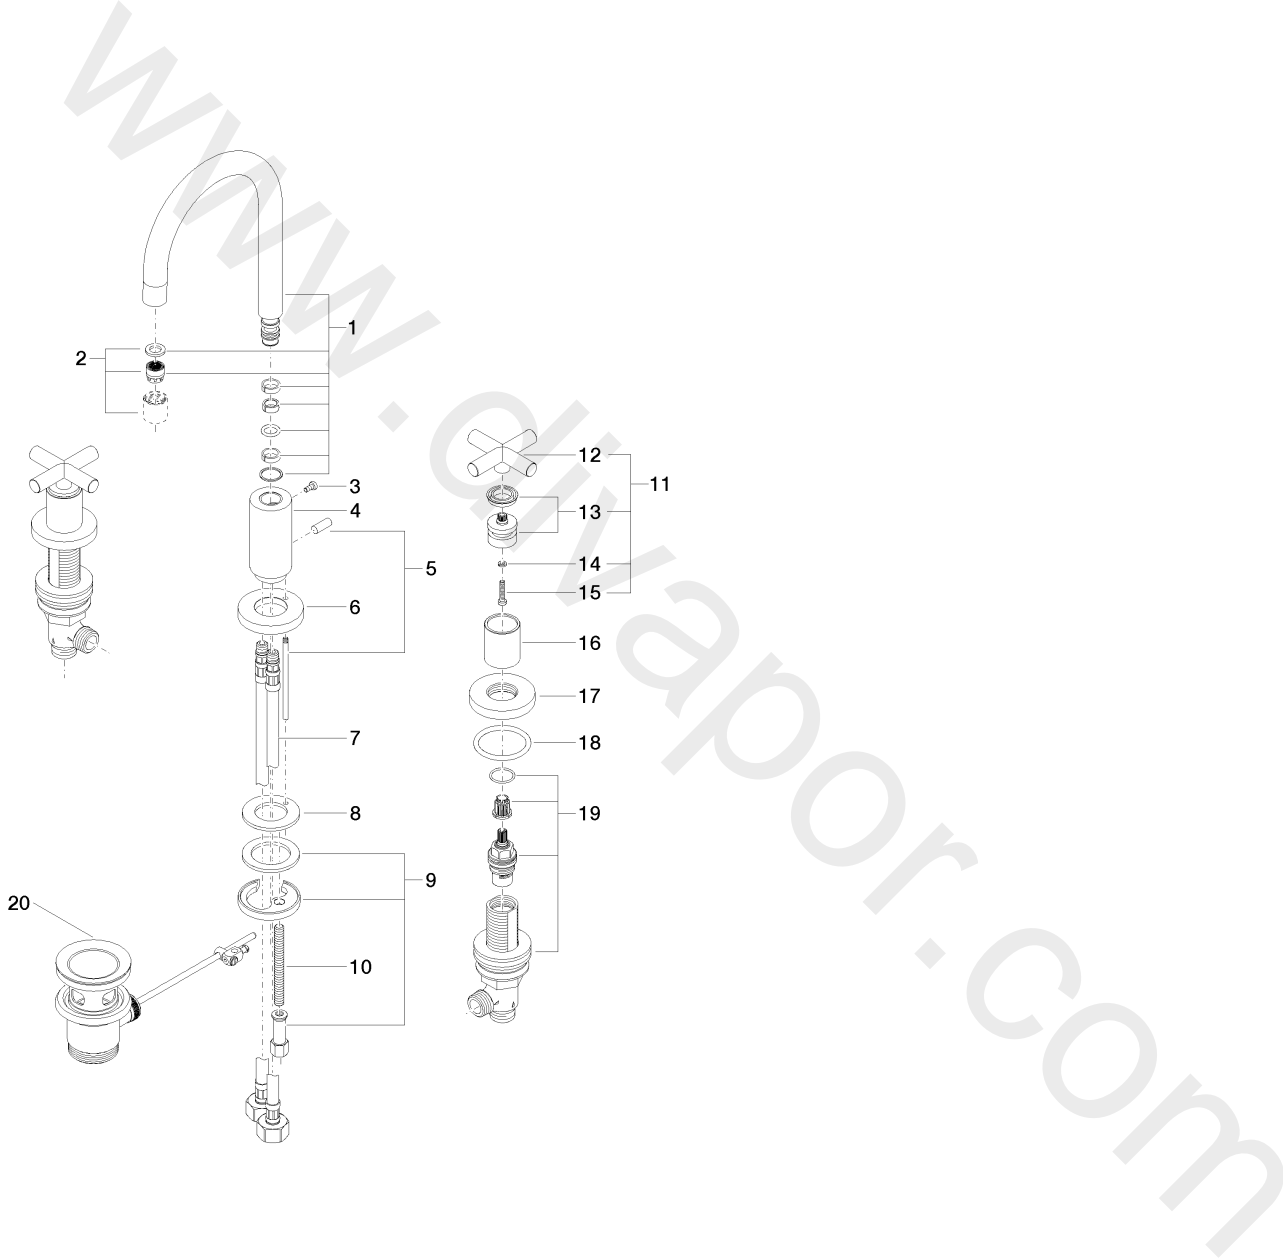

Washbasin - TARA

Three-hole basin mixer with pop-up waste

Article number: 20 710 892-33

Washbasin - TARA

Three-hole basin mixer with pop-up waste

Article number: 20 710 892-33

Spare parts list

| Position | Quantity used | Item Number | Spare part | Delivery time |
|----------|---------------|--------------------|--------------|---------------|
| 1 | 1 | 90 28 22 217 01-33 | spout | - |
| 2 | 1 | 90 23 01 028 03-33 | aerator | 30 |
| 3 | 1 | 09 30 30 057 90 | screw | 2 |
| 4 | 1 | 09 11 10 087 10-33 | connection | 30 |
| 5 | 1 | 04 20 89 030 80-33 | pull-rod | 30 |
| 6 | 1 | 09 28 10 133-33 | ring | 30 |
| 7 | 2 | 04 30 04 019 00 90 | hose | 2 |
| 8 | 1 | 09 14 05 047 90 | seal | 2 |
| 9 | 1 | 04 30 11 038 00 90 | fixing set | 2 |
| 10 | 1 | 09 31 11 011 90 | pin | 2 |
| 11 | 2 | 04 20 89 010 00-33 | handle | 60 |
| 12 | 2 | 09 20 89 010-33 | handle | 30 |
| 13 | 2 | 90 12 12 007 00-33 | base | 30 |
| 14 | 2 | 09 30 11 029 90 | disc | 2 |
| 15 | 2 | 09 30 30 075 90 | screw | 2 |
| 16 | 2 | 09 21 02 140-33 | sleeve | 30 |
| 18 | 4 | 09 14 10 043 90 | seal | 32 |
| 19 | 2 | 90 17 11 040 51 90 | side panel | 2 |
| 20 | 1 | 04 11 01 001 00-33 | pop-up waste | 30 |