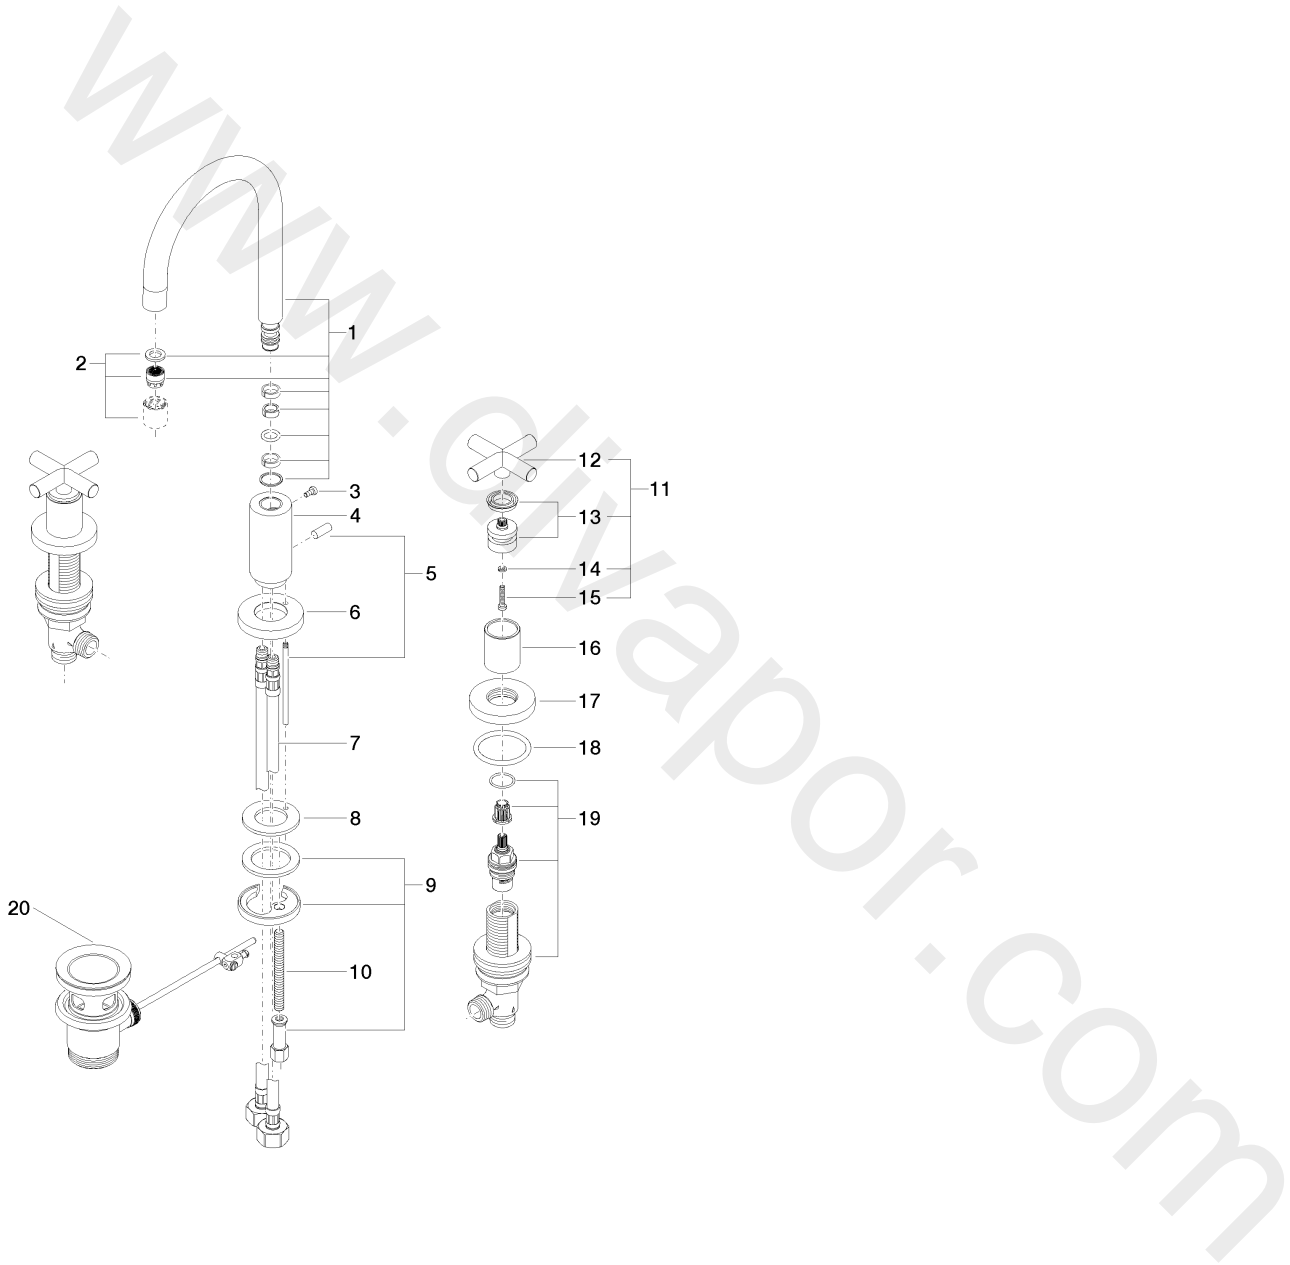

Washbasin - TARA

Three-hole basin mixer with pop-up waste - Brushed Dark Platinum

Article number: 20 710 892-99

Date of manufacture from 6/25/2021

## Washbasin - TARA

Three-hole basin mixer with pop-up waste - Brushed Dark Platinum

Article number: 20 710 892-99

Date of manufacture from 6/25/2021

### Spare parts list

Position	Quantity used	Item Number	Spare part	Delivery time
1	1	90 28 22 217 01-99	spout	30
2	1	90 23 01 028 03-99	aerator	30
3	1	09 30 30 057 90	screw	2
4	1	09 11 10 087 10-99	connection	30
5	1	04 20 89 030 80-99	pull-rod	30
6	1	09 28 10 133-99	ring	30
7	2	04 30 04 019 00 90	hose	2
8	1	09 14 05 047 90	seal	2
9	1	04 30 11 038 00 90	fixing set	2
10	1	09 31 11 011 90	pin	2
11	2	04 20 89 010 00-99	handle	60
12	2	09 20 89 010-99	handle	30
13	2	90 12 12 007 00-99	base	30
14	2	09 30 11 029 90	disc	2
15	2	09 30 30 075 90	screw	2
16	2	09 21 02 140-99	sleeve	30
18	4	09 14 10 043 90	seal	32
19	2	90 17 11 040 51 90	side panel	2
20	1	04 11 01 001 00-99	pop-up waste	30