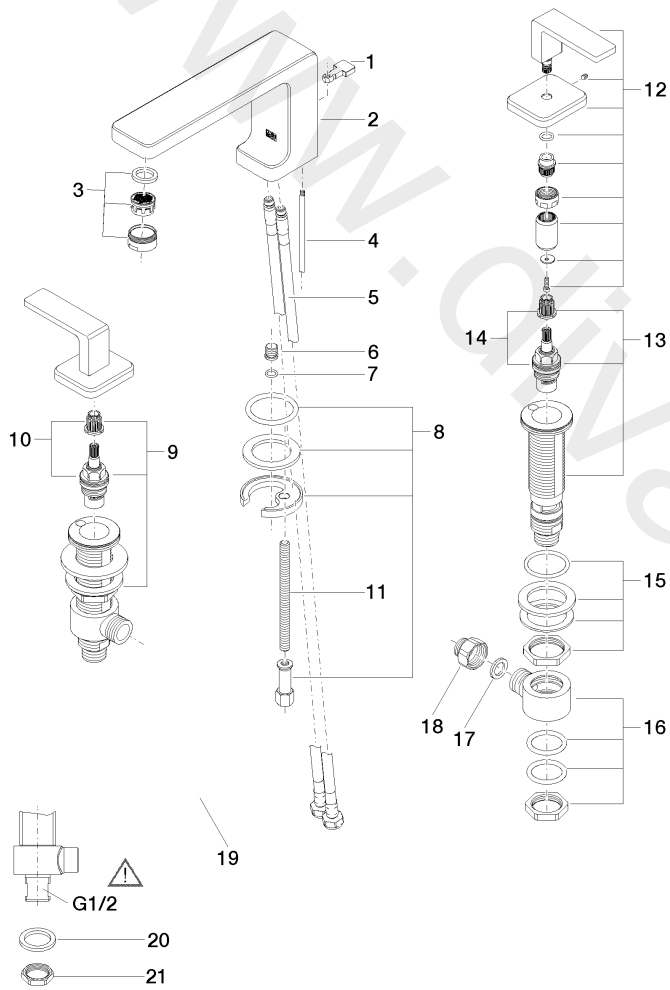

Sink - LULU

Three-hole lavatory mixer with drain - Chrome

Article number: 20 713 710-00 0010

Date of manufacture from 8/1/2021

Sink - LULU

Three-hole lavatory mixer with drain - Chrome

Article number: 20 713 710-00 0010

Date of manufacture from 8/1/2021

Spare parts list

Position	Number of units	Item Number	Spare part	Lead time
1	1	09 20 71 033-00	handle	10
2	1	09 11 71 095 10-00	spout	10
3	1	90 23 01 118 04-00	aerator	10
4	1	09 31 09 080-00	pull-rod	10
5	2	04 30 04 102 00 90	Flexible supply line 3/8" -	2
6	1	09 31 20 065 90	plug	2
7	1	09 14 10 060 90	seal	2
8	1	04 30 11 038 75 90	fixing set	2
9	1	04 17 11 058 53 90	side panel	2
10	1	90 90 03 153 00 90	top	2
11	1	09 31 11 012 90	pin	2
12	2	90 20 71 046 01-00	handle	10
13	1	04 17 11 058 52 90	side panel	2
14	1	90 90 03 152 00 90	top	2
15	2	04 23 10 032 78 90	fixing set	2
16	2	04 17 11 023 10 90	distributor	2
17	2	09 14 20 002 90	seal	2
18	2	09 24 03 185-00	nipple	10
19	1	04 11 01 023 00-00	Drain US 1 1/4" - Chrome	2
20	2	09 30 11 059 90	disc	2
21	2	09 23 10 012 90	nut	2