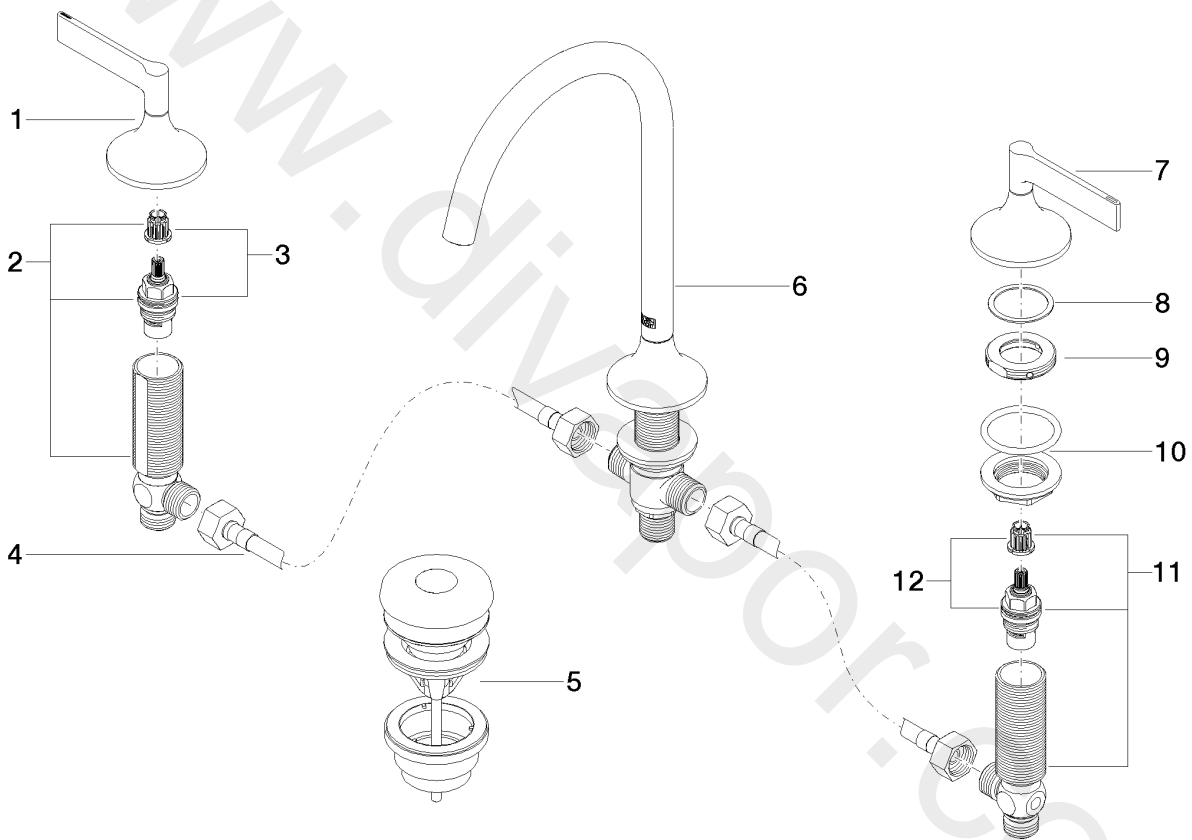

Washbasin - VAIA

Three-hole basin mixer with pop-up waste - Brushed Platinum

Article number: 20 713 819-06

Date of manufacture from 3/13/2017

Washbasin - VAIA

Three-hole basin mixer with pop-up waste - Brushed Platinum

Article number: 20 713 819-06

Date of manufacture from 3/13/2017

Spare parts list

Position	Quantity used	Item Number	Spare part	Delivery time
1	1	90 20 80 013 00-06	handle (hot)	10
2	1	04 17 11 055 51 90	side panel	2
3	1	90 90 03 151 00 90	top	2
4	1	04 30 04 096 00 90	hose	2
5	1	10 125 970-06	Basin Waste with push fastening 1 1/4" - Brushed Platinum	2
6	1	13 716 809-06	Deck-mounted basin spout without pop-up waste - Brushed Platinum	10
7	1	90 20 80 012 00-06	handle (cold)	10
8	2	09 28 10 003 90	ring	2
9	2	09 24 01 028 90	ring	2
10	2	04 23 10 032 46 90	fixing set	2
11	1	04 17 11 055 50 90	side panel	2
12	1	90 90 03 150 00 90	top	2