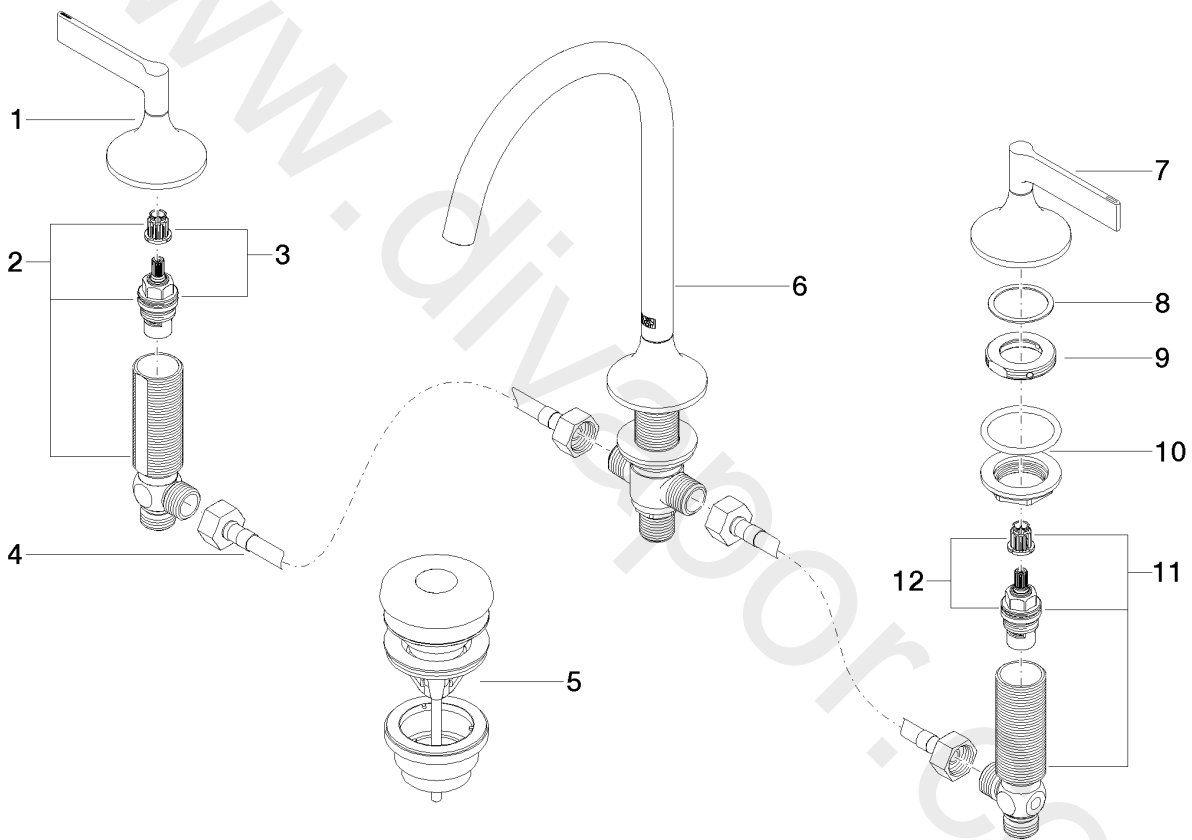

Washbasin - VAIA

Three-hole basin mixer with pop-up waste - Platinum

Article number: 20 713 819-08

Date of manufacture from 3/13/2017

Washbasin - VAIA

Three-hole basin mixer with pop-up waste - Platinum

Article number: 20 713 819-08

Date of manufacture from 3/13/2017

Spare parts list

Position	Quantity used	Item Number	Spare part	Delivery time
1	1	90 20 80 013 00-08	handle (hot)	20
2	1	04 17 11 055 51 90	side panel	2
3	1	90 90 03 151 00 90	top	2
4	1	04 30 04 096 00 90	hose	2
5	1	10 125 970-08	Basin Waste with push fastening 1 1/4" - Platinum	2
6	1	13 716 809-08	Deck-mounted basin spout without pop-up waste - Platinum	20
7	1	90 20 80 012 00-08	handle (cold)	20
8	2	09 28 10 003 90	ring	2
9	2	09 24 01 028 90	ring	2
10	2	04 23 10 032 46 90	fixing set	2
11	1	04 17 11 055 50 90	side panel	2
12	1	90 90 03 150 00 90	top	2