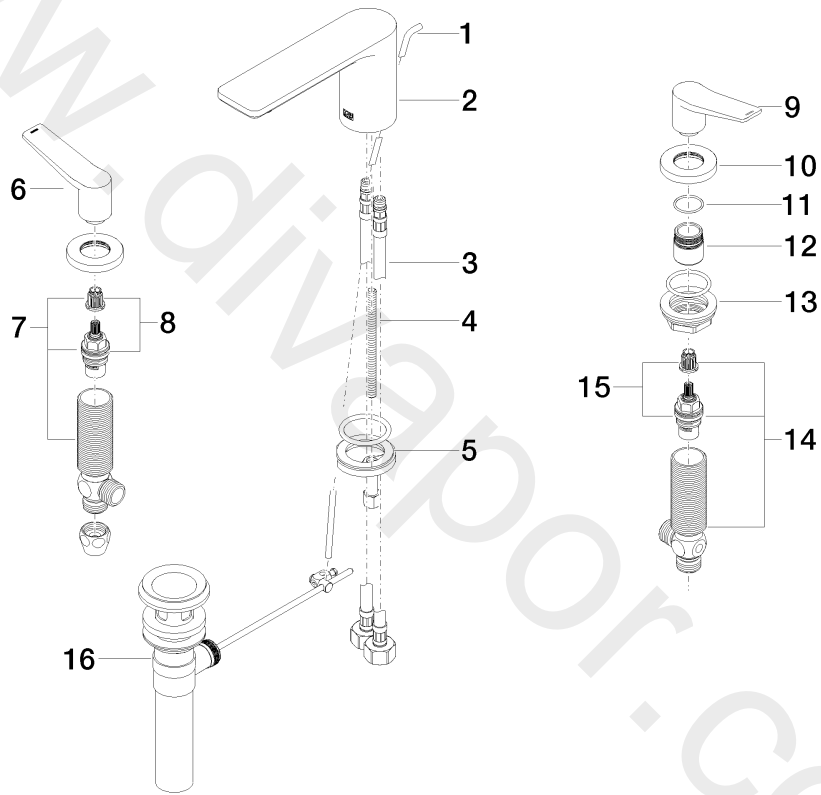

Sink - LISSÉ

Three-hole lavatory mixer with drain - Chrome

Article number: 20 713 845-00 0010

Date of manufacture from 3/9/2016

Sink - LISSÉ

Three-hole lavatory mixer with drain - Chrome

Article number: 20 713 845-00 0010

Date of manufacture from 3/9/2016

Spare parts list

Position	Number of units	Item Number	Spare part	Lead time
1	1	09 31 09 120-00	pull-rod	10
2	1	90 11 84 013 02-00	spout	10
3	2	04 30 04 019 00 90	hose	2
4	1	09 31 11 012 90	pin	2
5	1	04 30 11 038 75 90	fixing set	2
6	1	09 20 84 025-00	handle (hot)	10
7	1	04 17 11 055 51 90	side panel	2
8	1	90 90 03 151 00 90	top	2
9	1	09 20 84 024-00	handle (cold)	10
10	2	09 27 84 023-00	rosette	10
11	2	09 14 10 098 90	seal	2
12	2	09 18 40 206 90	ring	2
13	2	04 23 10 032 78 90	fixing set	2
14	1	04 17 11 055 50 90	side panel	2
15	1	90 90 03 150 00 90	top	2
16	1	04 11 01 023 00-00	Drain US 1 1/4" - Chrome	2