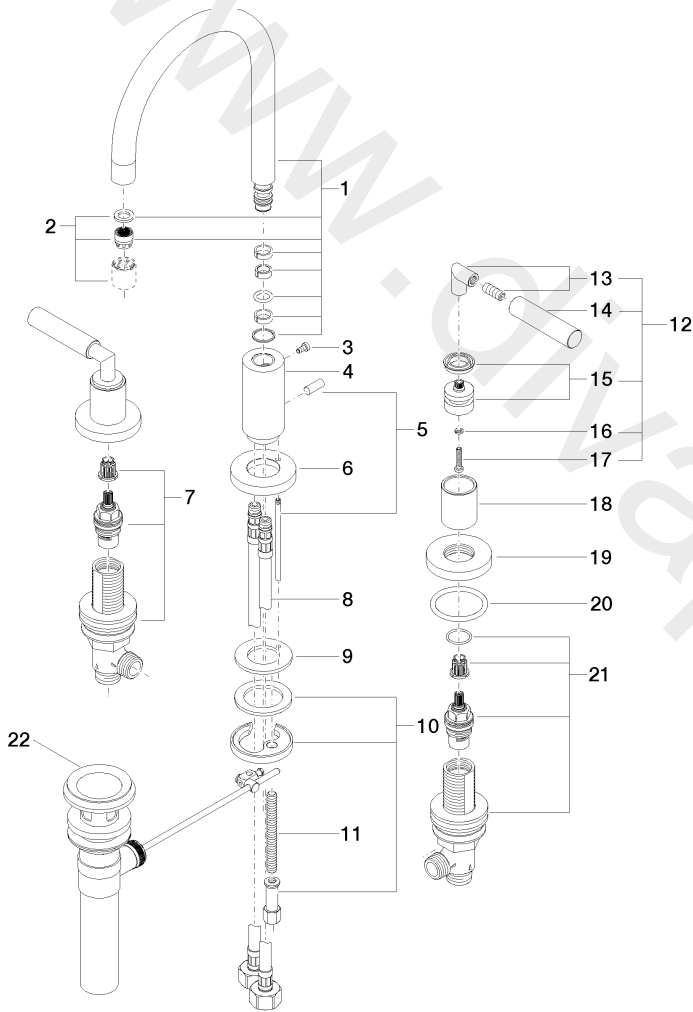

Sink - TARA

Three-hole lavatory mixer with drain - Chrome

Article number: 20 713 882-00 0010

Date of manufacture from 6/25/2021

## Sink - TARA

Three-hole lavatory mixer with drain - Chrome

Article number: 20 713 882-00 0010

Date of manufacture from 6/25/2021

## Spare parts list

Position	Number of units	Item Number	Spare part	Lead time
1	1	90 28 22 213 02-00	spout	10
2	1	90 23 01 028 04-00	aerator	10
3	1	09 30 30 057 90	screw	2
4	1	09 11 10 087 10-00	connection	10
5	1	04 20 89 030 80-00	pull-rod	10
6	1	09 28 10 133-00	ring	10
7	1	90 17 11 040 51 90	side panel	2
8	2	04 30 04 019 00 90	hose	2
9	1	09 14 05 047 90	seal	2
10	1	04 30 11 038 00 90	fixing set	2
11	1	09 31 11 011 90	pin	2
12	2	04 20 88 052 00-00	handle	10
13	2	04 18 20 022 00-00	angle	10
14	2	09 20 88 052-00	handle	10
15	2	90 12 12 007 00-00	base	10
16	2	09 30 11 029 90	disc	2
17	2	09 30 30 075 90	screw	2
18	2	09 21 02 140-00	sleeve	10
19	2	09 27 89 105-00	rosette	10
20	2	09 14 10 043 90	seal	2
21	1	90 17 11 040 50 90	side panel	2
22	1	04 11 01 023 00-00	Drain US 1 1/4" - Chrome	2