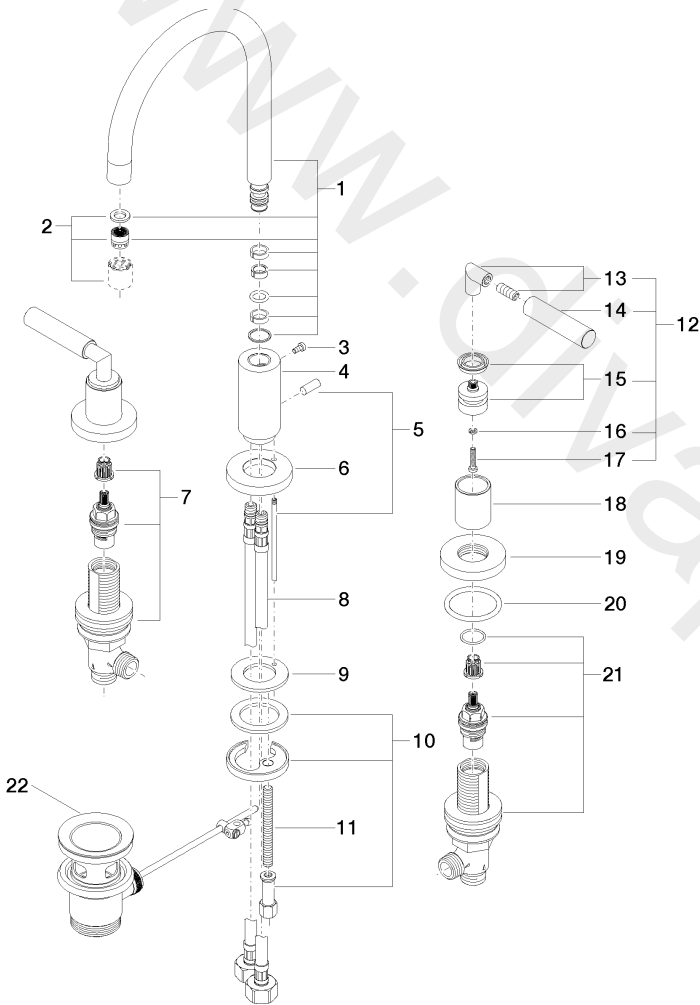

Washbasin - TARA

Three-hole basin mixer with pop-up waste - Brushed Platinum

Article number: 20 713 882-06

Date of manufacture from 6/25/2021

## Washbasin - TARA

Three-hole basin mixer with pop-up waste - Brushed Platinum

Article number: 20 713 882-06

Date of manufacture from 6/25/2021

### Spare parts list

Position	Quantity used	Item Number	Spare part	Delivery time
1	1	90 28 22 213 01-06	spout	10
2	1	90 23 01 028 03-06	aerator	10
3	1	09 30 30 057 90	screw	2
4	1	09 11 10 087 10-06	connection	10
5	1	04 20 89 030 80-06	pull-rod	10
6	1	09 28 10 133-06	ring	10
7	1	90 17 11 040 51 90	side panel	2
8	2	04 30 04 019 00 90	hose	2
9	1	09 14 05 047 90	seal	2
10	1	04 30 11 038 00 90	fixing set	2
11	1	09 31 11 011 90	pin	2
12	2	04 20 88 052 00-06	handle	10
13	2	04 18 20 022 00-06	angle	10
14	2	09 20 88 052-06	handle	10
15	2	90 12 12 007 00-06	base	10
16	2	09 30 11 029 90	disc	2
17	2	09 30 30 075 90	screw	2
18	2	09 21 02 140-06	sleeve	10
19	2	09 27 89 105-06	rosette	10
20	2	09 14 10 043 90	seal	2
21	1	90 17 11 040 50 90	side panel	2
22	1	04 11 01 001 00-06	pop-up waste	2