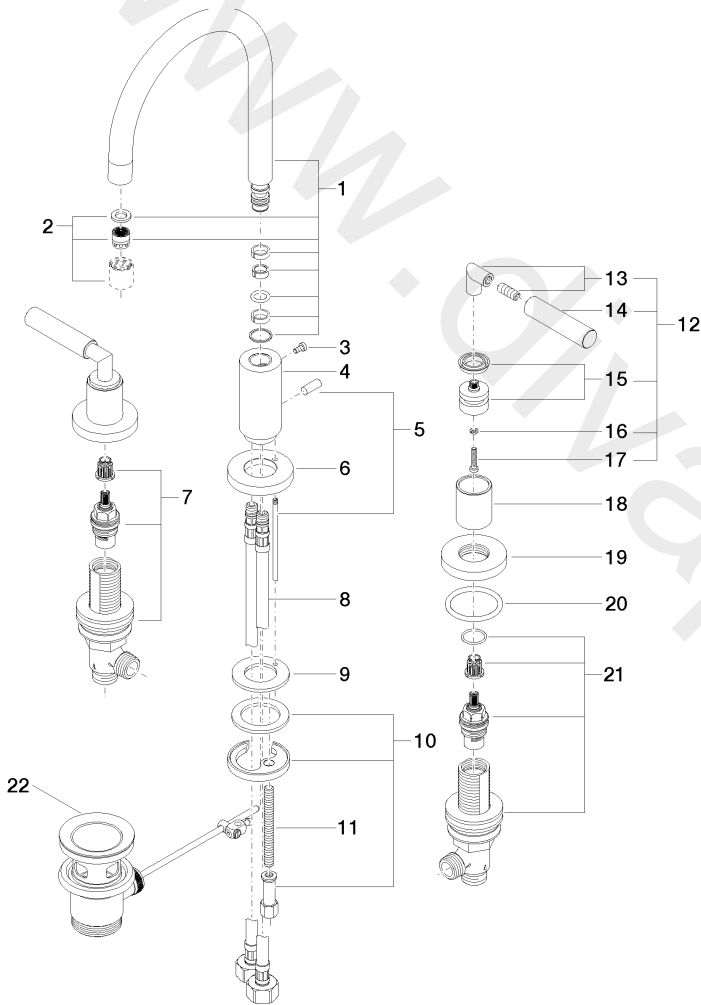

Washbasin - TARA

Three-hole basin mixer with pop-up waste - Platinum

Article number: 20 713 882-08

Date of manufacture from 6/25/2021

## Washbasin - TARA

Three-hole basin mixer with pop-up waste - Platinum

Article number: 20 713 882-08

Date of manufacture from 6/25/2021

### Spare parts list

Position	Quantity used	Item Number	Spare part	Delivery time
1	1	90 28 22 213 01-08	spout	20
2	1	90 23 01 028 03-08	aerator	20
3	1	09 30 30 057 90	screw	2
4	1	09 11 10 087 10-08	connection	20
5	1	04 20 89 030 80-08	pull-rod	20
6	1	09 28 10 133-08	ring	20
7	1	90 17 11 040 51 90	side panel	2
8	2	04 30 04 019 00 90	hose	2
9	1	09 14 05 047 90	seal	2
10	1	04 30 11 038 00 90	fixing set	2
11	1	09 31 11 011 90	pin	2
12	2	04 20 88 052 00-08	handle	20
13	2	04 18 20 022 00-08	angle	Not available anymore
14	2	09 20 88 052-08	handle	20
15	2	90 12 12 007 00-08	base	20
16	2	09 30 11 029 90	disc	2
17	2	09 30 30 075 90	screw	2
18	2	09 21 02 140-08	sleeve	20
19	2	09 27 89 105-08	rosette	20
20	2	09 14 10 043 90	seal	2
21	1	90 17 11 040 50 90	side panel	2
22	1	04 11 01 001 00-08	pop-up waste	2