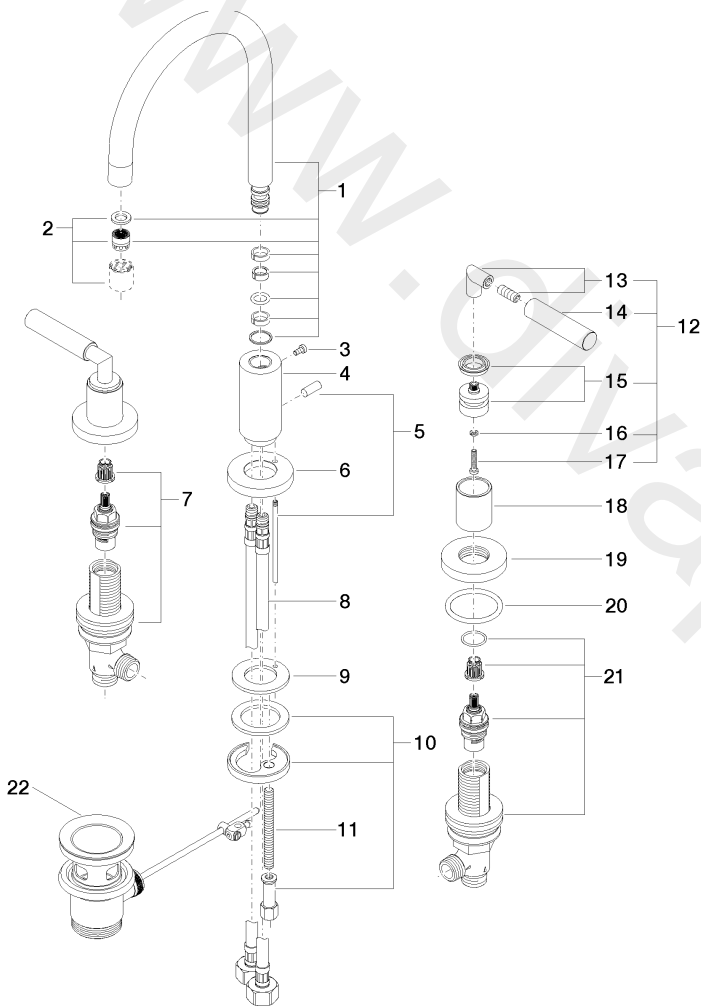

Washbasin - TARA

Three-hole basin mixer with pop-up waste - Matte White

Article number: 20 713 882-10

Date of manufacture from 6/25/2021

Washbasin - TARA

Three-hole basin mixer with pop-up waste - Matte White

Article number: 20 713 882-10

Date of manufacture from 6/25/2021

Spare parts list

Position	Quantity used	Item Number	Spare part	Delivery time
1	1	90 28 22 213 01-10	spout	40
2	1	90 23 01 028 03-10	aerator	40
3	1	09 30 30 057 90	screw	2
4	1	09 11 10 087 10-10	connection	40
5	1	04 20 89 030 80-10	pull-rod	40
6	1	09 28 10 133-10	ring	40
7	1	90 17 11 040 51 90	side panel	2
8	2	04 30 04 019 00 90	hose	2
9	1	09 14 05 047 90	seal	2
10	1	04 30 11 038 00 90	fixing set	2
11	1	09 31 11 011 90	pin	2
12	2	04 20 88 052 00-10	handle	40
13	2	04 18 20 022 00-10	angle	40
14	2	09 20 88 052-10	handle	40
15	2	90 12 12 007 00-10	base	40
16	2	09 30 11 029 90	disc	2
17	2	09 30 30 075 90	screw	2
18	2	09 21 02 140-10	sleeve	40
19	2	09 27 89 105-10	rosette	40
20	2	09 14 10 043 90	seal	2
21	1	90 17 11 040 50 90	side panel	2
22	1	04 11 01 001 00-10	pop-up waste	40