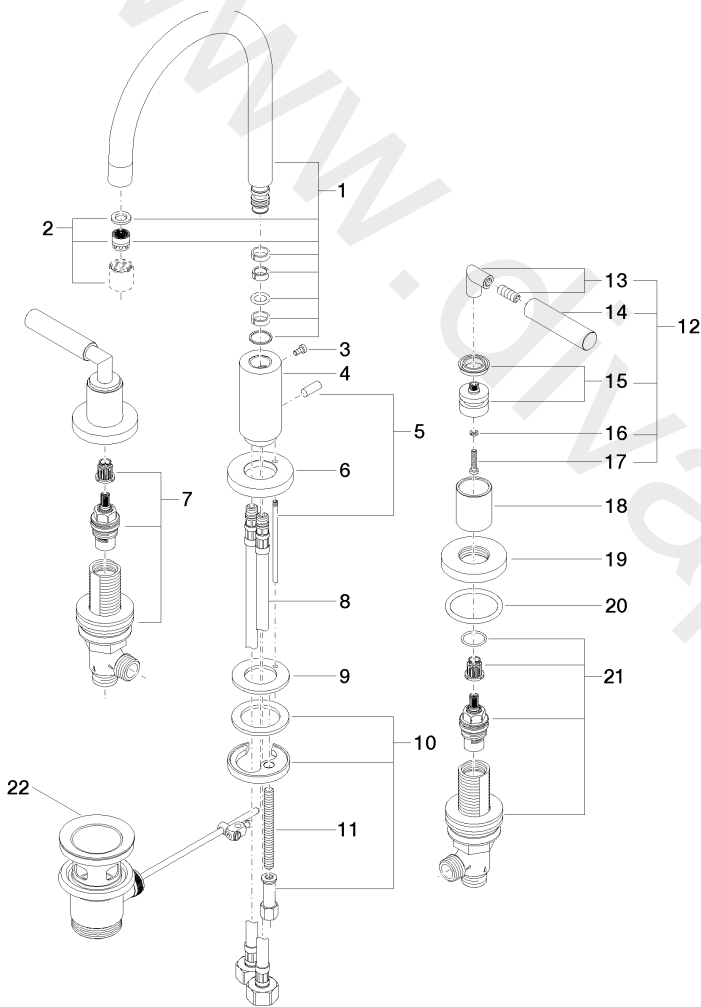

Washbasin - TARA

Three-hole basin mixer with pop-up waste - Matte Black

Article number: 20 713 882-33

Date of manufacture from 6/25/2021

Washbasin - TARA

Three-hole basin mixer with pop-up waste - Matte Black

Article number: 20 713 882-33

Date of manufacture from 6/25/2021

Spare parts list

Position	Quantity used	Item Number	Spare part	Delivery time
1	1	90 28 22 213 01-33	spout	30
2	1	90 23 01 028 03-33	aerator	30
3	1	09 30 30 057 90	screw	2
4	1	09 11 10 087 10-33	connection	30
5	1	04 20 89 030 80-33	pull-rod	30
6	1	09 28 10 133-33	ring	30
7	1	90 17 11 040 51 90	side panel	2
8	2	04 30 04 019 00 90	hose	2
9	1	09 14 05 047 90	seal	2
10	1	04 30 11 038 00 90	fixing set	2
11	1	09 31 11 011 90	pin	2
12	2	04 20 88 052 00-33	handle	30
13	2	04 18 20 022 00-33	angle	Not available anymore
14	2	09 20 88 052-33	handle	30
15	2	90 12 12 007 00-33	base	30
16	2	09 30 11 029 90	disc	2
17	2	09 30 30 075 90	screw	2
18	2	09 21 02 140-33	sleeve	30
19	2	09 27 89 105-33	rosette	30
20	2	09 14 10 043 90	seal	2
21	1	90 17 11 040 50 90	side panel	2
22	1	04 11 01 001 00-33	pop-up waste	30