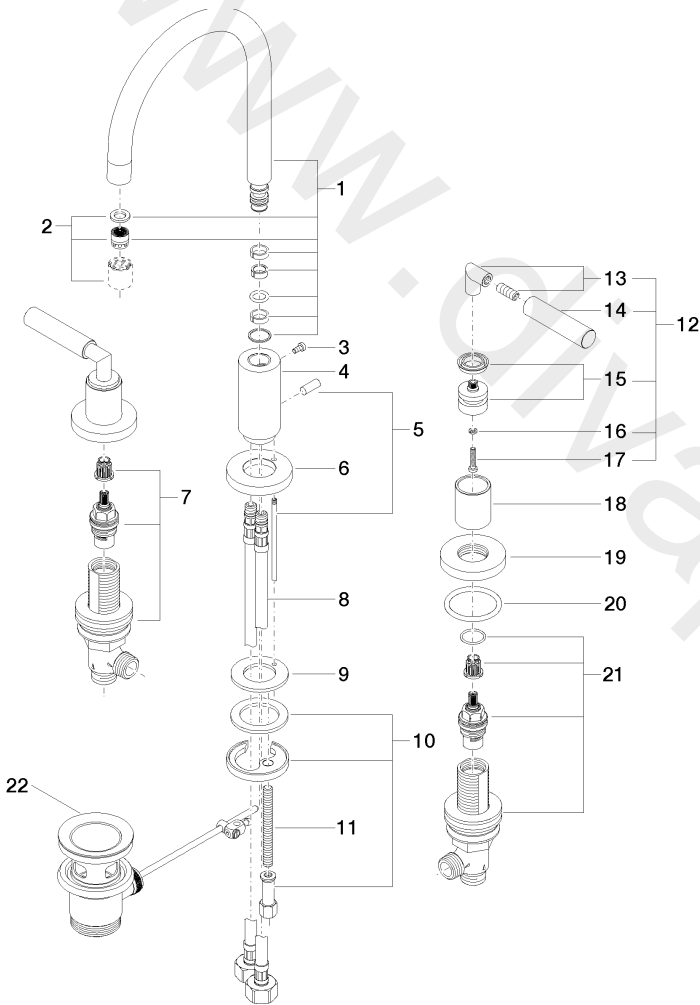

Washbasin - TARA

Three-hole basin mixer with pop-up waste - Brushed Dark Platinum

Article number: 20 713 882-99

Date of manufacture from 6/25/2021

## Washbasin - TARA

Three-hole basin mixer with pop-up waste - Brushed Dark Platinum

Article number: 20 713 882-99

Date of manufacture from 6/25/2021

### Spare parts list

Position	Quantity used	Item Number	Spare part	Delivery time
1	1	90 28 22 213 01-99	spout	30
2	1	90 23 01 028 03-99	aerator	30
3	1	09 30 30 057 90	screw	2
4	1	09 11 10 087 10-99	connection	30
5	1	04 20 89 030 80-99	pull-rod	30
6	1	09 28 10 133-99	ring	30
7	1	90 17 11 040 51 90	side panel	2
8	2	04 30 04 019 00 90	hose	2
9	1	09 14 05 047 90	seal	2
10	1	04 30 11 038 00 90	fixing set	2
11	1	09 31 11 011 90	pin	2
12	2	04 20 88 052 00-99	handle	30
13	2	04 18 20 022 00-99	angle	30
14	2	09 20 88 052-99	handle	30
15	2	90 12 12 007 00-99	base	30
16	2	09 30 11 029 90	disc	2
17	2	09 30 30 075 90	screw	2
18	2	09 21 02 140-99	sleeve	30
19	2	09 27 89 105-99	rosette	30
20	2	09 14 10 043 90	seal	2
21	1	90 17 11 040 50 90	side panel	2
22	1	04 11 01 001 00-99	pop-up waste	30