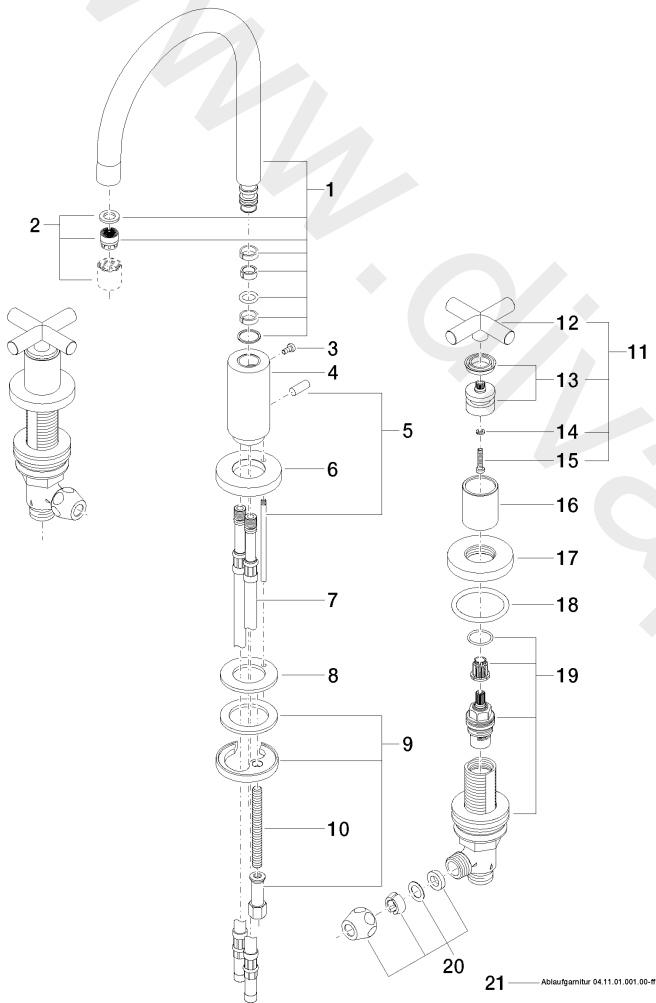

Washbasin - TARA

Three-hole basin mixer with pop-up waste - Brushed Platinum

Article number: 20 713 892-06

Date of manufacture from 6/30/2009

## Washbasin - TARA

Three-hole basin mixer with pop-up waste - Brushed Platinum

Article number: 20 713 892-06

Date of manufacture from 6/30/2009

### Spare parts list

Position	Quantity used	Item Number	Spare part	Delivery time
1	1	90 28 22 213 01-06	spout	10
2	1	90 23 01 028 03-06	aerator	10
3	1	09 30 30 057 90	screw	2
4	1	09 11 10 087 10-06	connection	10
5	1	04 20 89 030 80-06	pull-rod	10
6	1	09 28 10 133-06	ring	10
7	2	04 30 04 019 00 90	hose	2
8	1	09 14 05 047 90	seal	2
9	1	04 30 11 038 00 90	fixing set	2
10	1	09 31 11 011 90	pin	2
11	2	04 20 89 010 00-06	handle	60
12	2	09 20 89 010-06	handle	10
13	2	90 12 12 007 00-06	base	10
14	2	09 30 11 029 90	disc	2
15	2	09 30 30 075 90	screw	2
16	2	09 21 02 140-06	sleeve	10
17	2	09 27 89 105-06	rosette	10
18	2	09 14 10 043 90	seal	2
19	2	90 17 11 040 51 90	side panel	2
20	4	04 23 30 040 00-06	threaded connector	10
21	1	04 11 01 001 00-06	pop-up waste	2