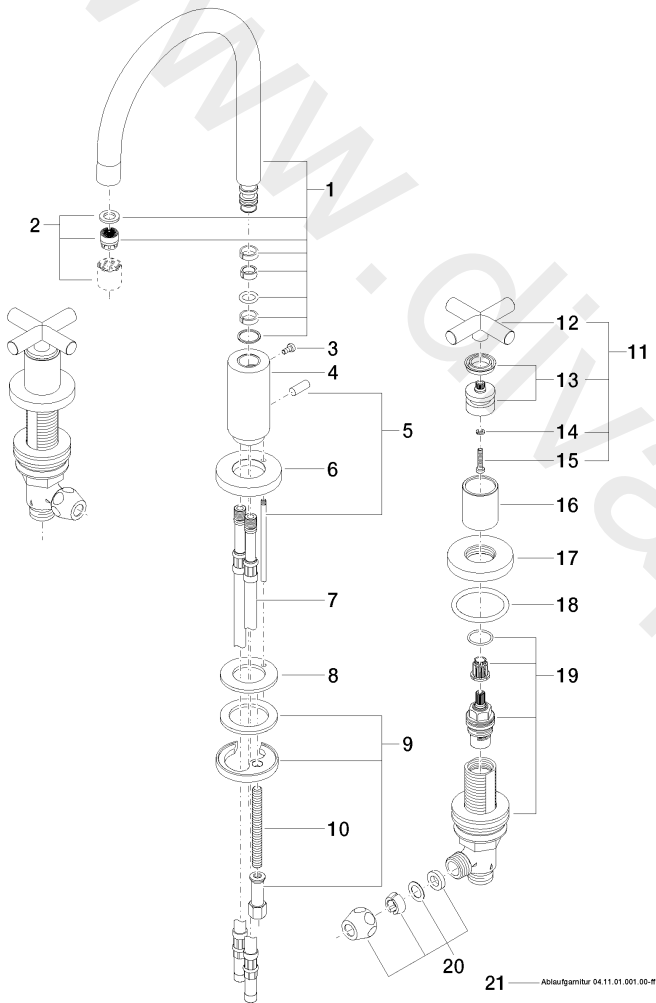

Washbasin - TARA

Three-hole basin mixer with pop-up waste - Matte White

Article number: 20 713 892-10

Date of manufacture from 6/30/2009

Washbasin - TARA

Three-hole basin mixer with pop-up waste - Matte White

Article number: 20 713 892-10

Date of manufacture from 6/30/2009

Spare parts list

Position	Quantity used	Item Number	Spare part	Delivery time
1	1	90 28 22 213 01-10	spout	40
2	1	90 23 01 028 03-10	aerator	40
3	1	09 30 30 057 90	screw	2
4	1	09 11 10 087 10-10	connection	40
5	1	04 20 89 030 80-10	pull-rod	40
6	1	09 28 10 133-10	ring	40
7	2	04 30 04 019 00 90	hose	2
8	1	09 14 05 047 90	seal	2
9	1	04 30 11 038 00 90	fixing set	2
10	1	09 31 11 011 90	pin	2
11	2	04 20 89 010 00-10	handle	60
12	2	09 20 89 010-10	handle	40
13	2	90 12 12 007 00-10	base	40
14	2	09 30 11 029 90	disc	2
15	2	09 30 30 075 90	screw	2
16	2	09 21 02 140-10	sleeve	40
17	2	09 27 89 105-10	rosette	40
18	2	09 14 10 043 90	seal	2
19	2	90 17 11 040 51 90	side panel	2
20	4	04 23 30 040 00-10	threaded connector	Not available anymore
21	1	04 11 01 001 00-10	pop-up waste	40