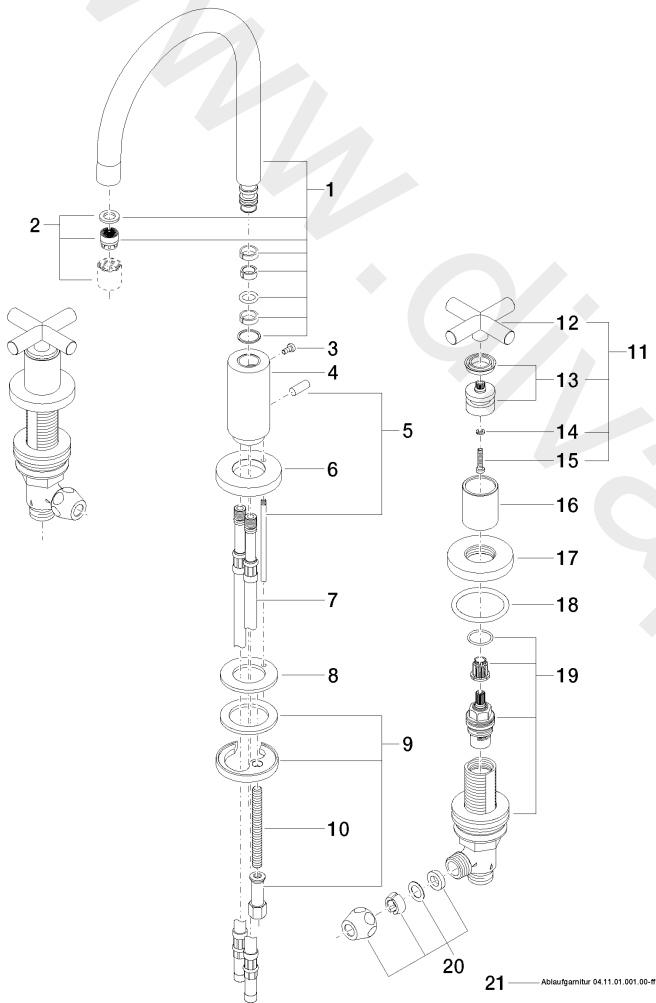

Washbasin - TARA

Three-hole basin mixer with pop-up waste - Matte Black

Article number: 20 713 892-33

Date of manufacture from 6/30/2009

Washbasin - TARA

Three-hole basin mixer with pop-up waste - Matte Black

Article number: 20 713 892-33

Date of manufacture from 6/30/2009

Spare parts list

Position	Quantity used	Item Number	Spare part	Delivery time
1	1	90 28 22 213 01-33	spout	30
2	1	90 23 01 028 03-33	aerator	30
3	1	09 30 30 057 90	screw	2
4	1	09 11 10 087 10-33	connection	30
5	1	04 20 89 030 80-33	pull-rod	30
6	1	09 28 10 133-33	ring	30
7	2	04 30 04 019 00 90	hose	2
8	1	09 14 05 047 90	seal	2
9	1	04 30 11 038 00 90	fixing set	2
10	1	09 31 11 011 90	pin	2
11	2	04 20 89 010 00-33	handle	60
12	2	09 20 89 010-33	handle	30
13	2	90 12 12 007 00-33	base	30
14	2	09 30 11 029 90	disc	2
15	2	09 30 30 075 90	screw	2
16	2	09 21 02 140-33	sleeve	30
17	2	09 27 89 105-33	rosette	30
18	2	09 14 10 043 90	seal	2
19	2	90 17 11 040 51 90	side panel	2
20	4	04 23 30 040 00-33	threaded connector	2
21	1	04 11 01 001 00-33	pop-up waste	30