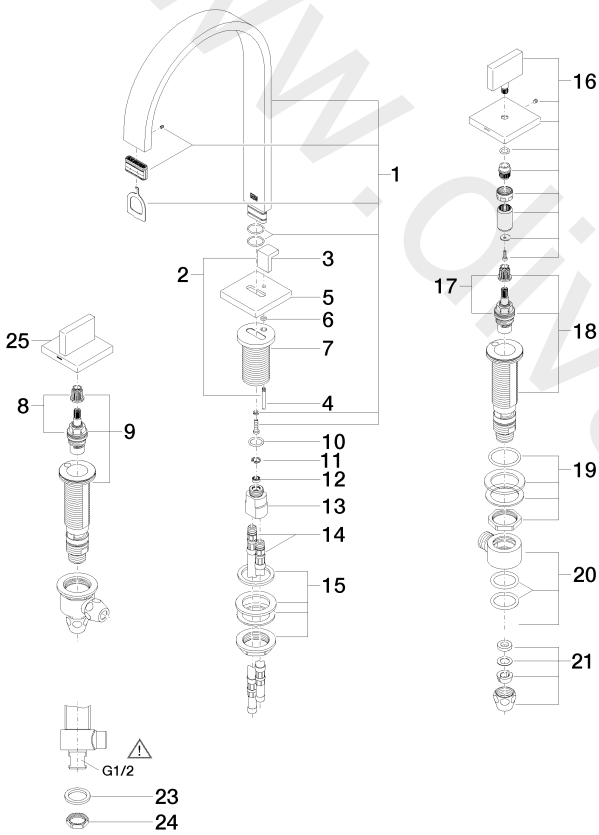

Washbasin - MEM

Three-hole basin mixer with pop-up waste - Brushed Dark Platinum

Article number: 20 715 782-99

Date of manufacture from 3/10/2014

22 — AtlasSpencer 04.11.01.001.001

Washbasin - MEM

Three-hole basin mixer with pop-up waste - Brushed Dark Platinum

Article number: 20 715 782-99

Date of manufacture from 3/10/2014

Spare parts list

Position	Quantity used	Item Number	Spare part	Delivery time
1	1	90 28 22 155 00-99	spout	30
2	1	04 20 78 030 80-99	pull-rod	30
3	1	09 20 78 030-99	handle	30
4	1	09 31 09 080-99	pull-rod	30
5	1	09 27 78 032-99	rosette	30
6	1	09 14 10 166 90	seal	2
7	1	09 11 10 054 10 90	connection	2
8	1	90 90 03 152 00 90	top	2
9	1	04 17 11 058 52 90	side panel	2
10	1	09 14 10 130 90	seal	2
11	1	09 16 01 016 90	ring	2
12	1	09 23 01 052 90	flow reducer	2
13	1	09 11 10 055 10 90	connection	2
14	2	04 30 04 016 00 90	hose	60
15	1	04 23 10 009 01 90	fixing set	2
16	1	90 20 78 002 04-99	handle (cold)	30
17	1	90 90 03 153 00 90	top	2
18	1	04 17 11 058 53 90	side panel	2
19	2	04 23 10 032 78 90	fixing set	2
20	2	04 17 11 023 10 90	distributor	2
21	4	04 23 30 040 00-99	threaded connector	30
22	1	04 11 01 001 00-99	pop-up waste	30
23	2	09 30 11 059 90	disc	2
24	2	09 23 10 012 90	nut	2
25	1	90 20 78 002 05-99	handle (hot)	30