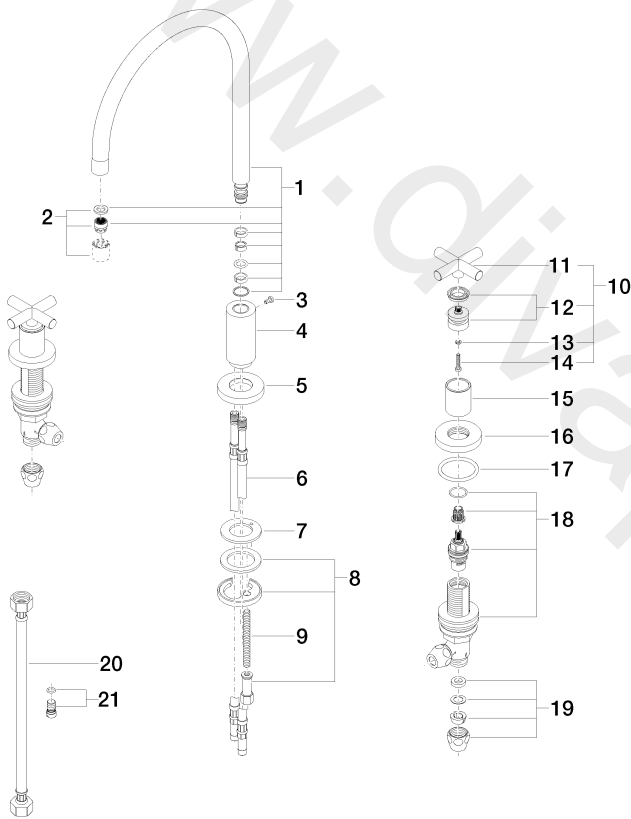

Kitchen - TARA
Three-hole mixer - Chrome
Article number: 20 815 892-00 0010
Date of manufacture from 6/30/2009

Kitchen - TARA

Three-hole mixer - Chrome

Article number: 20 815 892-00 0010

Date of manufacture from 6/30/2009

Spare parts list

Position	Number of units	Item Number	Spare part	Lead time
1	1	90 28 22 226 02-00	spout	10
2	1	90 23 01 028 00-00	aerator	10
3	1	09 30 30 057 90	screw	2
4	1	09 11 10 088 10-00	connection	10
5	1	09 28 10 140-00	ring	10
6	2	04 30 04 064 00 90	hose	60
7	1	09 14 05 047 90	seal	2
8	1	04 30 11 038 00 90	fixing set	2
9	1	09 31 11 011 90	pin	2
10	2	04 20 89 010 00-00	handle	60
11	2	09 20 89 010-00	handle	10
12	2	90 12 12 007 00-00	base	10
13	2	09 30 11 029 90	disc	2
14	2	09 30 30 075 90	screw	2
15	2	09 21 02 140-00	sleeve	10
16	2	09 27 89 105-00	rosette	10
17	2	09 14 10 043 90	seal	2
18	2	90 17 11 040 51 90	side panel	2
19	2	04 23 30 040 00-00	threaded connector	10
20	2	12 501 970 90	Flexible supply line 1/2" x 1/2" x 11-3/4" -	2
21	1	04 31 20 046 10 92	set	2