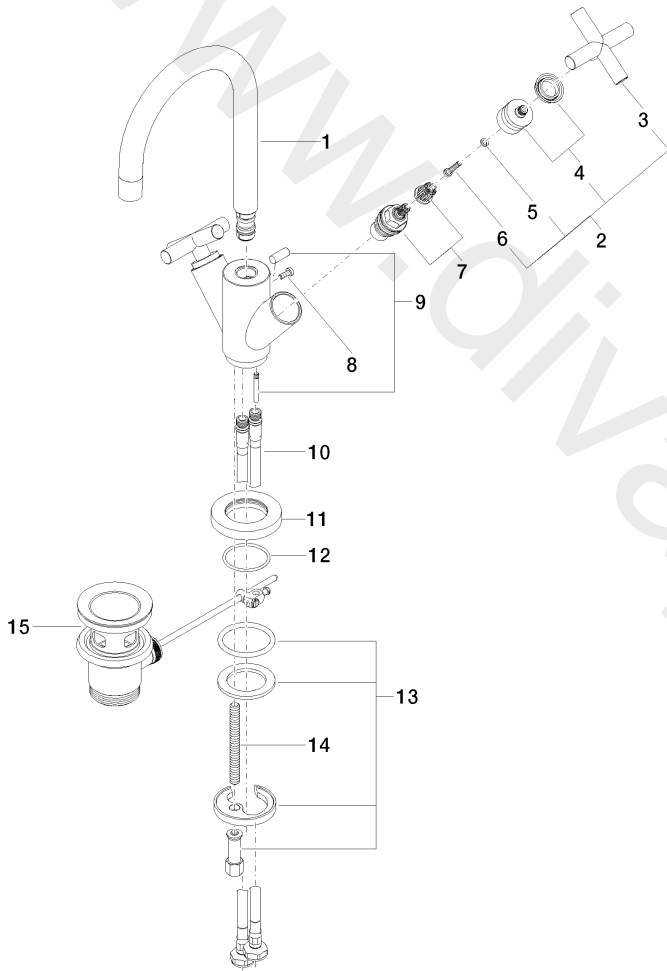

Washbasin - TARA

Single-hole basin mixer with pop-up waste - Brushed Platinum

Article number: 22 512 892-06

Date of manufacture from 5/27/2021

Washbasin - TARA

Single-hole basin mixer with pop-up waste - Brushed Platinum

Article number: 22 512 892-06

Date of manufacture from 5/27/2021

Spare parts list

Position	Quantity used	Item Number	Spare part	Delivery time
1	1	90 28 22 217 01-06	spout	10
2	2	04 20 89 010 00-06	handle	60
3	2	09 20 89 010-06	handle	10
4	2	90 12 12 007 00-06	base	10
5	2	09 30 11 029 90	disc	2
6	2	09 30 30 075 90	screw	2
7	2	90 90 03 151 00 90	top	2
8	1	09 30 30 054 90	screw	2
9	1	04 20 89 035 80-06	pull-rod	10
10	2	04 30 04 104 00 90	hose	2
11	1	09 28 10 132-06	ring	10
12	1	09 14 10 134 90	seal	2
13	1	04 30 11 038 00 90	fixing set	2
14	1	09 31 11 011 90	pin	2
16	1	04 11 01 001 00-06	pop-up waste	2