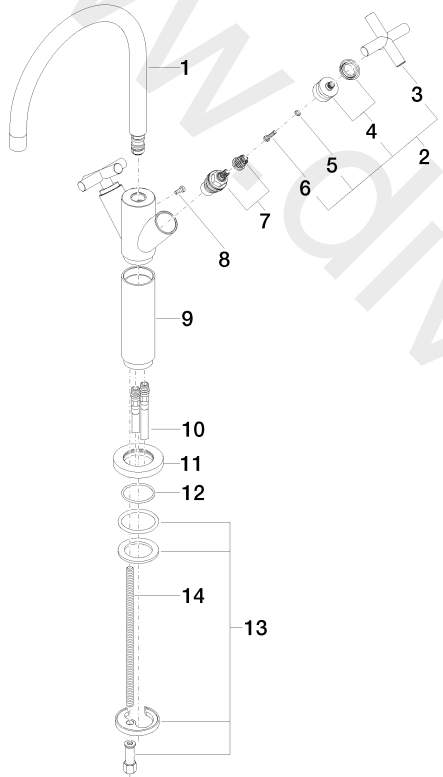

Washbasin - TARA

Single-hole basin mixer with raised base without pop-up waste

Article number: 22 533 892-33

Washbasin - TARA

Single-hole basin mixer with raised base without pop-up waste

Article number: 22 533 892-33

Spare parts list

Position	Quantity used	Item Number	Spare part	Delivery time
1	1	90 28 22 214 01-33	spout	30
2	2	04 20 89 010 00-33	handle	60
3	2	09 20 89 010-33	handle	30
4	2	90 12 12 007 00-33	base	30
5	2	09 30 11 029 90	disc	2
6	2	09 30 30 075 90	screw	2
7	2	90 90 03 151 00 90	top	2
8	1	09 30 30 054 90	screw	2
9	1	09 18 40 063-33	sleeve	30
10	2	04 30 04 105 00 90	hose	2
11	1	09 28 10 132-33	ring	30
12	1	09 14 10 134 90	seal	2
13	1	04 30 11 038 00 90	fixing set	2
14	1	09 31 11 000 90	pin	2