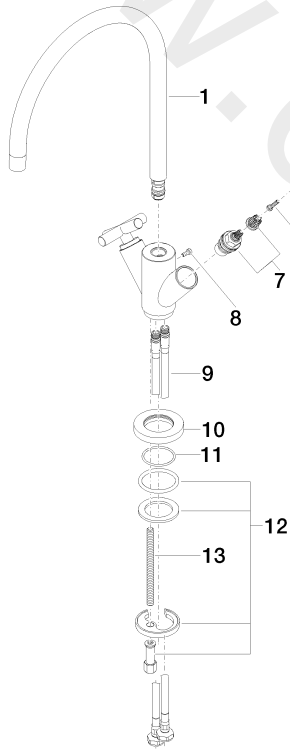

Kitchen - TARA
Single-hole mixer - Chrome
Article number: 22 815 892-00 0010
Date of manufacture from 5/27/2021

Kitchen - TARA

Single-hole mixer - Chrome

Article number: 22 815 892-00 0010

Date of manufacture from 5/27/2021

Spare parts list

Position	Number of units	Item Number	Spare part	Lead time
1	1	90 28 22 226 02-00	spout	10
2	2	04 20 89 010 00-00	handle	60
3	2	09 20 89 010-00	handle	10
4	2	90 12 12 007 00-00	base	10
5	2	09 30 11 029 90	disc	2
6	2	09 30 30 075 90	screw	2
7	2	90 90 03 151 00 90	top	2
8	1	09 30 30 054 90	screw	2
9	2	04 30 04 106 00 90	hose	2
10	1	09 28 10 132-00	ring	10
11	1	09 14 10 134 90	seal	2
12	1	04 30 11 038 00 90	fixing set	2
13	1	09 31 11 012 90	pin	2