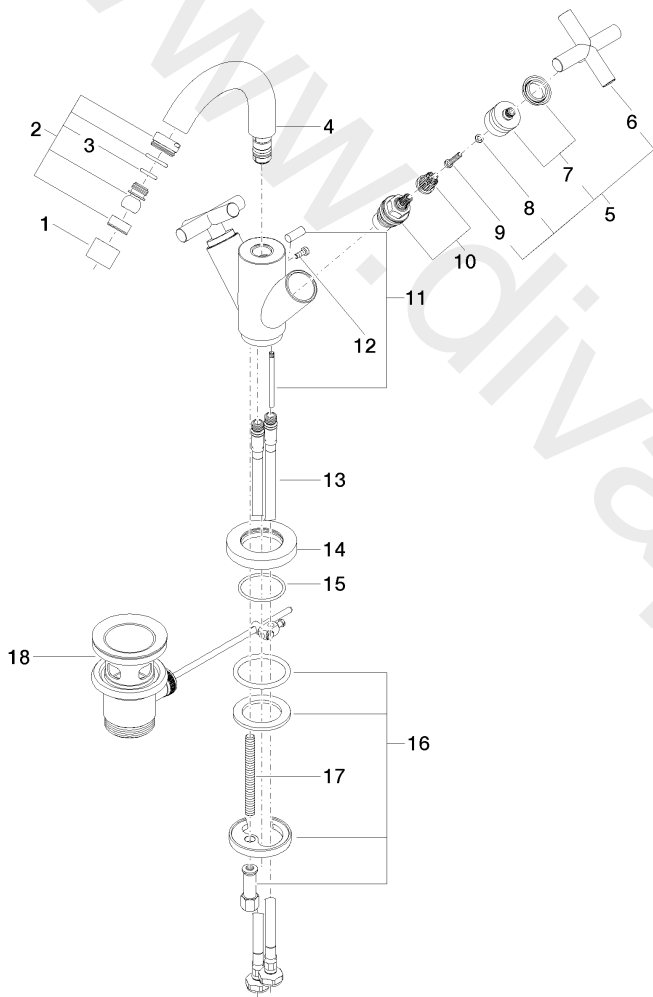

Bidet - TARA

Single-hole bidet mixer with pop-up waste - Matte Black

Article number: 24 510 892-33

Date of manufacture from 5/27/2021

## Bidet - TARA

Single-hole bidet mixer with pop-up waste - Matte Black

Article number: 24 510 892-33

Date of manufacture from 5/27/2021

### Spare parts list

Position	Quantity used	Item Number	Spare part	Delivery time
1	1	90 23 01 004 05-33	aerator	30
2	1	04 21 40 007 00-33	joint	30
3	1	09 14 10 011 90	seal	2
4	1	90 28 22 216 00-33	spout	Not available anymore
5	2	04 20 89 010 00-33	handle	60
6	2	09 20 89 010-33	handle	30
7	2	90 12 12 007 00-33	base	30
8	2	09 30 11 029 90	disc	2
9	2	09 30 30 075 90	screw	2
10	2	90 90 03 151 00 90	top	2
11	1	04 20 89 035 80-33	pull-rod	30
12	1	09 30 30 054 90	screw	2
13	2	04 30 04 104 00 90	hose	2
14	1	09 28 10 132-33	ring	30
15	1	09 14 10 134 90	seal	2
16	1	04 30 11 038 00 90	fixing set	2
17	1	09 31 11 011 90	pin	2
18	1	04 11 01 001 00-33	pop-up waste	30