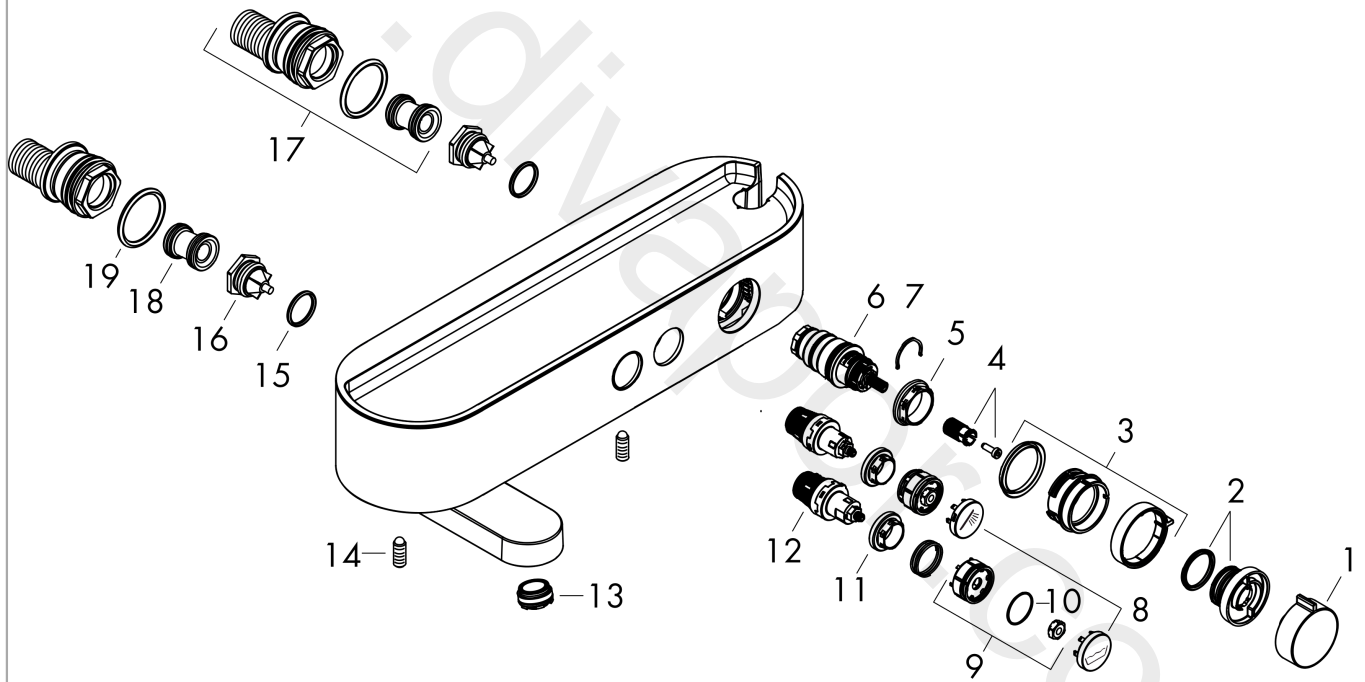

ShowerTablet Select
Bath thermostat 400 for exposed installation
Finish: **Matt White** Article Number: **24340700**

Exploded Drawing

Year of production: >04/22

ShowerTablet Select
Bath thermostat 400 for exposed installation
Finish: **Matt White** Article Number: **24340700**

Spare part list

Year of production: >04/22

Pos.	Description	Article Number	Price	PU
1	handle	94403700	£ 64,00	1
2	safety set	94404000	£ 43,00	1
3	handle	94405700	£ 38,00	1
4	handle fixing set	92136000	£ 20,50	1
5	nut	98913000	£ 20,50	1
6	thermostat cartridge	98282000	£ 110,00	1
7	cartridge for exchanged connections	92373000	£ 275,00	1
8	set of symbols	98367700	£ 76,00	1
9	O-ring 20x1	98140000	£ 3,30	1
10	spring with sleeve	92340000	£ 13,30	1
11	nut	98368000	£ 13,30	1
12	shut off unit	95758000	£ 110,00	1
13	aerator M24x1 C	92934000	£ 20,50	1
14	hollow set screw M6x16 including o-ring 29x3	98372000	£ 9,00	1
15	O-ring 17x2	98199000	£ 3,30	1
16	non return valve (pressure-resistant up to 2 MPa)	95773000	£ 35,00	1
17	set of S-unions	95772000	£ 96,00	1
18	noise reduction	96429000	£ 6,10	1
19	O-ring 29x3	98371000	£ 6,10	1