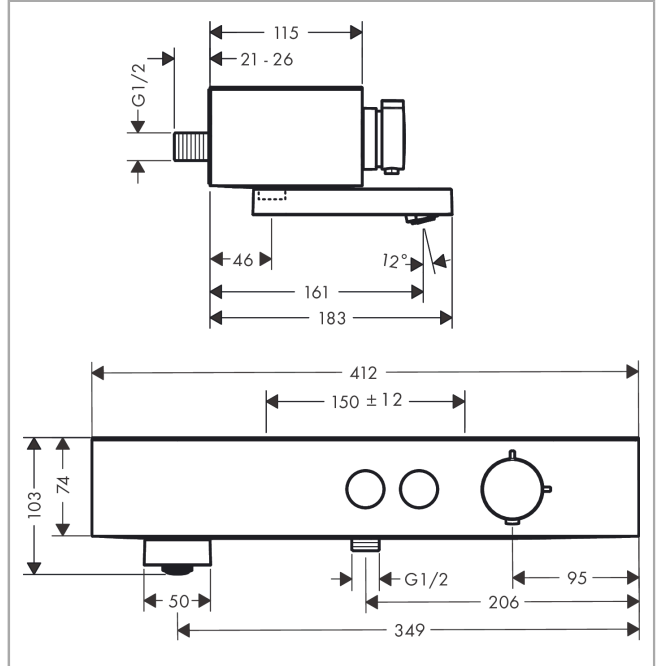

### product features

- rotatable bath spout
- 2 functions
- simultaneous utilization of 2 functions
- temperature and volume control
- Select push-button on/off control for 2 outlets
- CoolContact thermostat: Prevents the housing from heating up, making showering even safer
- maximum flow rate at 3 bar: 18,7 l/min
- flow rate for bath spout at 3 bar: 18,7 l/min
- flow rate of hand shower at 3 bar: 15,9 l/min
- min. operating pressure: 1 bar
- max. operating pressure: 10 bar
- Safety stop at 40 °C
- temperature limitation adjustable
- with isolated water conduction
- non-return valve
- protected against backflow, according to DIN EN 1717
- with silencer
- suitable for continuous flow water heaters
- material handles: plastic
- shelf made of plastic
- surface shelf: graphite
- connection dimension: DN15
- connection type: s-shaped connections, G ½
- centre distance: 150 ± 12 mm
- dirt filter included
- thermostat is delivered with buttons hand shower and bath tub
- WRAS 2310357

## Design awards

**ShowerTablet Select**  
**Bath thermostat 400 for exposed installation**  
 Finish: **Matt White** Article Number: **24340700**

Product image

Scale drawing

**ShowerTablet Select**  
**Bath thermostat 400 for exposed installation**  
 Finish: **Matt White** Article Number: **24340700**

**Exploded Drawing**

Year of production: >04/22

**ShowerTablet Select**  
**Bath thermostat 400 for exposed installation**  
 Finish: **Matt White** Article Number: **24340700**