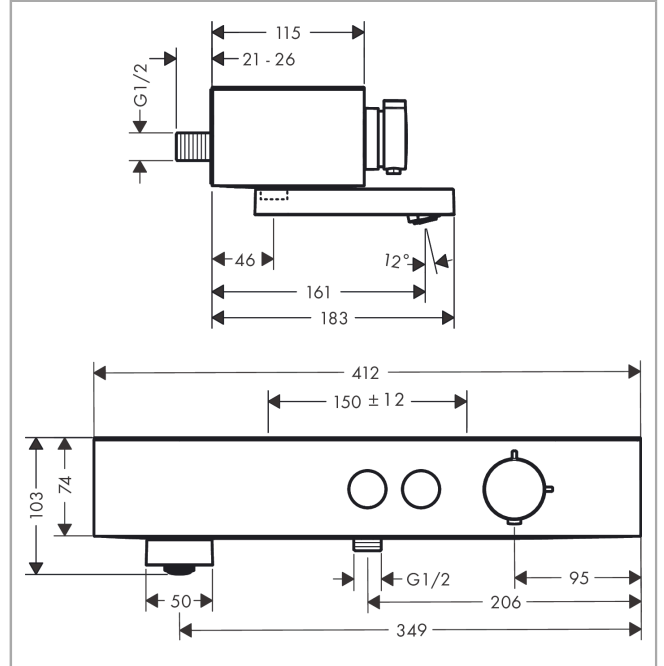

Scale drawing