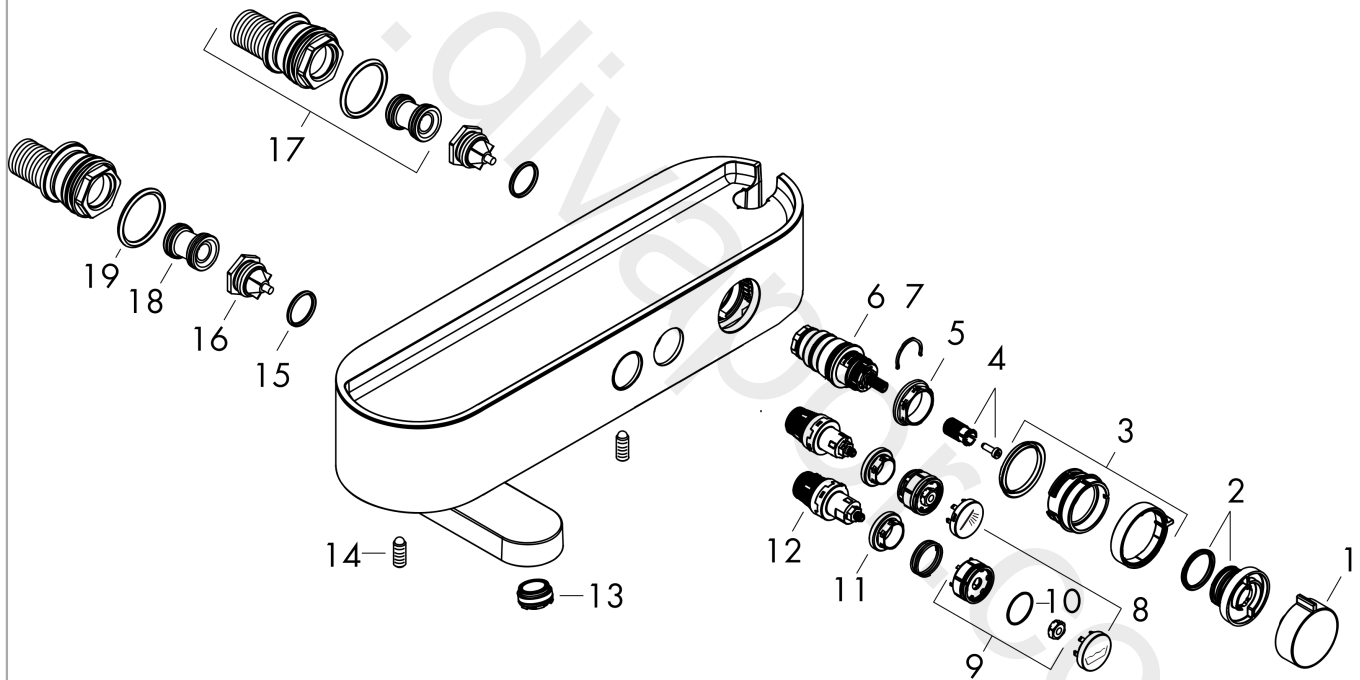

ShowerTablet Select
Bath thermostat 400 for exposed installation
 Finish: **Matt White** Article Number: **24340707**

Description

product features

- rotatable bath spout
- 2 functions
- simultaneous utilization of 2 functions
- temperature and volume control
- Select push-button on/off control for 2 outlets
- CoolContact thermostat: Prevents the housing from heating up, making showering even safer
- maximum flow rate at 3 bar: 18,5 l/min
- flow rate for bath spout at 3 bar: 18,5 l/min
- flow rate of hand shower at 3 bar: 16 l/min
- flow rate hand shower connection at 3 bar: 16 l/min
- Safety stop at 40 °C
- temperature limitation adjustable
- with isolated water conduction
- non-return valve
- protected against backflow, according to DIN EN 1717
- with silencer
- suitable for continuous flow water heaters
- material handles: plastic
- shelf made of plastic
- surface shelf: graphite
- connection dimension: DN15
- connection type: G ½
- centre distance: 150 ± 12 mm
- dirt filter included
- thermostat is delivered with buttons hand shower and bath tub

Exploded Drawing

Year of production: >04/22

ShowerTablet Select
Bath thermostat 400 for exposed installation
 Finish: **Matt White** Article Number: **24340707**

Spare part list

Year of production: >04/22