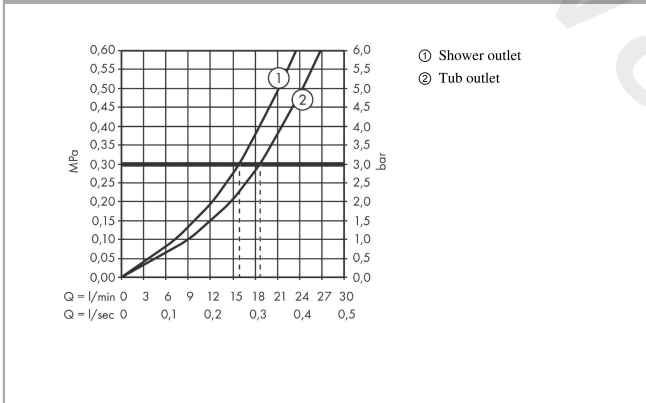

ShowerTablet Select
Bath thermostat 400 for exposed installation
 Finish: **Matt White** Article Number: **24340707**

Description

product features

- rotatable bath spout
- 2 functions
- simultaneous utilization of 2 functions
- temperature and volume control
- Select push-button on/off control for 2 outlets
- CoolContact thermostat: Prevents the housing from heating up, making showering even safer
- maximum flow rate at 3 bar: 18,5 l/min
- flow rate for bath spout at 3 bar: 18,5 l/min
- flow rate of hand shower at 3 bar: 16 l/min
- flow rate hand shower connection at 3 bar: 16 l/min
- Safety stop at 40 °C
- temperature limitation adjustable
- with isolated water conduction
- non-return valve
- protected against backflow, according to DIN EN 1717
- with silencer
- suitable for continuous flow water heaters
- material handles: plastic
- shelf made of plastic
- surface shelf: graphite
- connection dimension: DN15
- connection type: G ½
- centre distance: 150 ± 12 mm
- dirt filter included
- thermostat is delivered with buttons hand shower and bath tub

Technology

Design awards

reddot winner 2021

ShowerTablet Select
Bath thermostat 400 for exposed installation
 Finish: **Matt White** Article Number: **24340707**

Product image

Scale drawing

Flowchart

ShowerTablet Select
Bath thermostat 400 for exposed installation
 Finish: **Matt White** Article Number: **24340707**