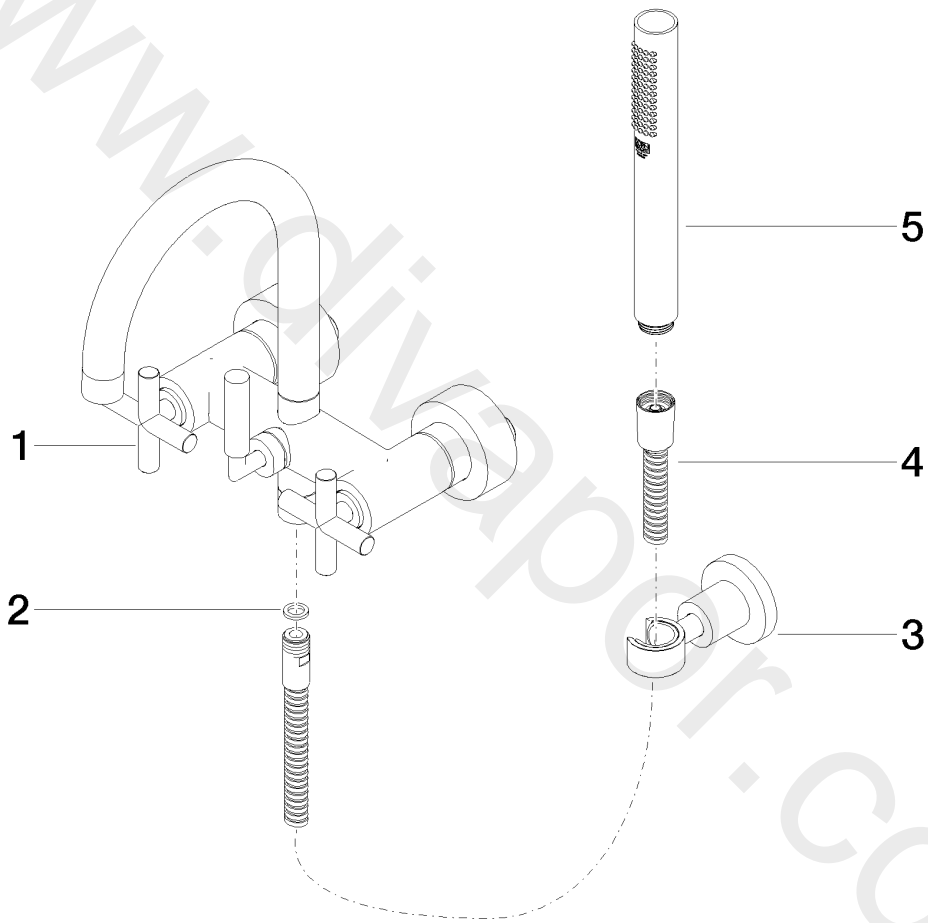

Bath - TARA

Bath mixer for wall mounting with hand shower set - Platinum

Article number: 25 133 892-08

Date of manufacture from 5/27/2021

Bath - TARA

Bath mixer for wall mounting with hand shower set - Platinum

Article number: 25 133 892-08

Date of manufacture from 5/27/2021

Spare parts list

Position	Quantity used	Item Number	Spare part	Delivery time
1	1	25 100 892-08	Bath mixer for wall mounting - Platinum	20
2	1	09 14 20 026 90	seal	2
3	1	28 050 892-08	Wall bracket - Platinum	40
4	1	90 30 02 072 00-08	Metal shower hose 1/2" x 3/8" x 1250 mm - Platinum	20
5	1	90 12 11 140 30-08	shower	20