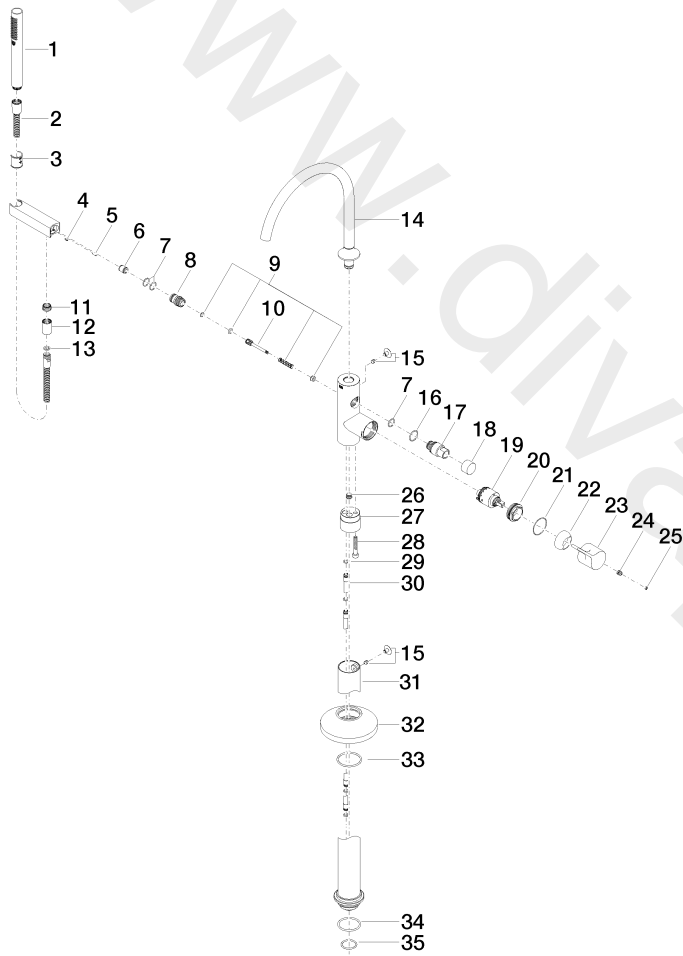

Bathtub - VAIA

Single-lever tub mixer with stand pipe for freestanding installation with hand shower set - Chrome

Article number: 25 863 809-00

Bathtub - VAIA

Single-lever tub mixer with stand pipe for freestanding installation with hand shower set - Chrome

Article number: 25 863 809-00

Spare parts list

Position	Number of units	Item Number	Spare part	Lead time
1	1	90 12 11 140 30-00	shower	10
2	1	90 30 02 072 00-00	Metal shower hose 1/2" x 3/8" x 49-1/4" - Chrome	10
3	1	09 18 40 118 90	sleeve	2
4	1	09 31 11 058 90	pin	2
5	1	09 31 11 040 90	pin	2
6	1	09 23 01 141 90	back-flow preventer	2
7	3	09 14 10 010 90	seal	2
8	1	09 24 03 153 20-00	nipple	10
9	1	90 16 02 023 00 90	spring	2
10	1	09 31 09 102 20-00	pull-rod	10
11	1	09 24 03 069 90	nipple	2
12	1	09 21 02 069-00	cover	10
13	1	09 14 20 026 90	seal	2
14	1	90 28 22 327 00-00	spout	10
15	2	04 31 20 036 00 90	plug	2
16	1	09 14 10 112 90	seal	2
17	1	09 21 34 081 20-00	nipple	10
18	1	09 20 88 002-00	handle	10
19	1	90 15 05 039 00 90	cartridge	2
20	1	09 24 04 298 90	nut	2
21	1	09 14 10 037 90	seal	2
22	1	09 28 30 036-00	cover	10
23	1	09 20 80 022-00	handle	10
24	1	09 31 11 030 90	pin	2
25	1	90 31 20 087 00-00	plug	10
26	1	04 31 20 039 10 90	plug	2
27	1	09 24 03 152 20-00	adaptor	10
28	1	09 30 30 111 90	screw	2
29	2	09 14 10 139 90	seal	2
30	2	04 28 22 025 00 90	connection	2
31	1	04 28 22 030 00-00	pipe	10
32	1	09 27 80 022-00	rosette	10
33	1	09 14 10 129 90	seal	2
34	1	09 14 10 084 90	seal	2
35	1	09 14 10 018 90	seal	2