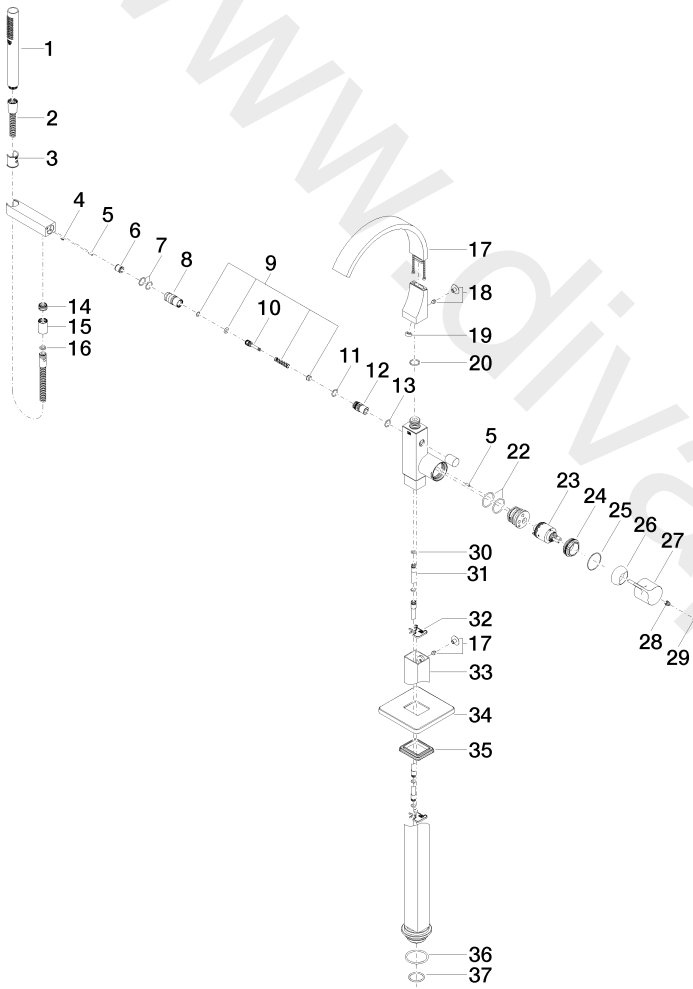

Bathtub - CYO

Single-lever tub mixer with stand pipe for freestanding installation with hand shower set - Chrome

Article number: 25 863 811-00

## Bathtub - CYO

Single-lever tub mixer with stand pipe for freestanding installation with hand shower set - Chrome

Article number: 25 863 811-00

### Spare parts list

Position	Number of units	Item Number	Spare part	Lead time
1	1	90 12 11 140 30-00	shower	10
2	1	90 30 02 072 00-00	Metal shower hose 1/2" x 3/8" x 49-1/4" - Chrome	10
3	1	09 18 40 118 90	sleeve	2
4	1	09 31 11 058 90	pin	2
5	3	09 31 11 040 90	pin	2
6	1	09 23 01 141 90	back-flow preventer	2
7	2	09 14 10 010 90	seal	2
8	1	09 24 03 130-00	nipple	10
9	1	90 16 02 023 00 90	spring	2
10	1	09 31 09 094 20-00	pull-rod	10
11	1	09 14 10 055 90	seal	2
12	1	09 21 34 080-00	nipple	10
13	1	09 14 10 033 90	seal	2
14	1	09 24 03 069 90	nipple	2
15	1	09 21 02 069-00	cover	10
16	1	09 14 20 026 90	seal	2
17	1	90 11 70 011 00-00	spout	10
18	2	04 31 20 034 00 90	plug	2
19	1	09 23 01 057 90	flow reducer	2
20	2	09 14 10 031 90	seal	2
21	1	09 14 10 148 90	seal	2
22	1	90 15 05 039 00 90	cartridge	2
23	1	09 24 04 298 90	nut	2
24	1	09 14 10 037 90	seal	2
25	1	09 28 30 036-00	cover	10
26	1	09 20 80 022-00	handle	10
27	1	09 31 11 030 90	pin	2
28	1	90 31 20 087 00-00	plug	10
29	4	09 14 10 139 90	seal	2
30	2	04 28 22 025 00 90	connection	2
31	2	09 20 93 051 90	holder	2
32	1	04 28 22 024 00-00	pipe	10
33	1	09 27 71 011-00	rosette	10
34	1	09 14 03 107 90	seal	2
35	1	09 14 10 084 90	seal	2
36	1	09 14 10 018 90	seal	2