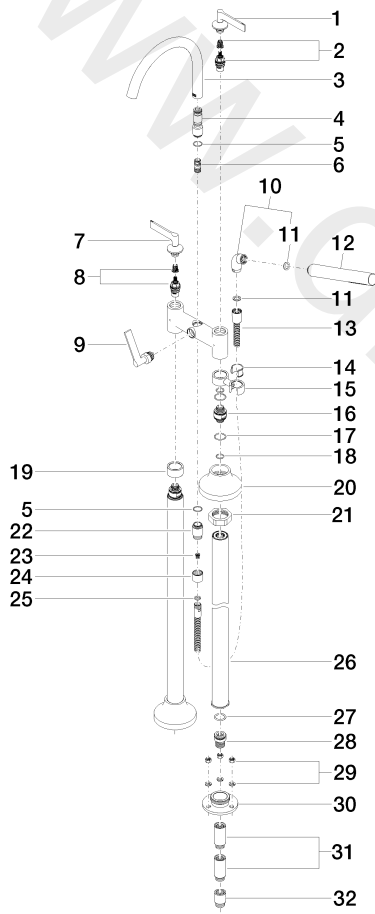

Bathtub - VAIA

Two-hole tub mixer for freestanding installation with hand shower set - Chrome

Article number: 25 943 819-00

Date of manufacture from 5/27/2021

Bathtub - VAIA

Two-hole tub mixer for freestanding installation with hand shower set - Chrome

Article number: 25 943 819-00

Date of manufacture from 5/27/2021

Spare parts list

Position	Number of units	Item Number	Spare part	Lead time
1	1	90 20 80 012 01-00	handle (cold)	10
2	1	90 90 03 130 00 90	top	2
3	1	90 28 22 317 00-00	spout	10
4	1	09 24 03 273-00	nipple	10
5	1	09 14 10 032 90	seal	2
6	1	90 21 10 011 00 90	diverter	2
7	1	90 20 80 013 01-00	handle (hot)	10
8	1	90 90 03 131 00 90	top	2
9	1	90 20 80 015 02-00	handle	10
10	1	04 24 04 189 00-00	nipple	10
11	1	09 14 20 002 90	seal	2
12	1	90 12 11 140 30-00	shower	10
13	1	90 30 02 072 00-00	Metal shower hose 1/2" x 3/8" x 49-1/4" - Chrome	10
14	1	09 18 40 035 90	sleeve	2
15	1	04 28 10 029 01-00	holder	10
16	2	09 29 05 021 20 90	nipple	2
17	4	09 14 10 112 90	seal	2
18	4	09 14 10 055 90	seal	2
19	1	09 28 10 028-00	sleeve	10
20	2	90 27 80 019 00-00	rosette	10
21	2	09 23 30 040-07	nut	30
22	1	09 24 03 121-00	nipple	10
23	1	09 23 01 131 90	back-flow preventer	2
24	1	09 21 02 143-00	sleeve	10
25	1	09 14 20 026 90	seal	2
26	2	04 28 22 009 20-00	connection	10
27	2	09 14 10 081 90	seal	2
28	2	09 24 03 094-07	nipple	30
29	6	04 23 10 023 00 90	fixing set	2
30	2	09 30 11 130-07	connection	30
31	4	09 24 03 081 10 90	extension	2
32	2	09 24 03 080 90	extension	2