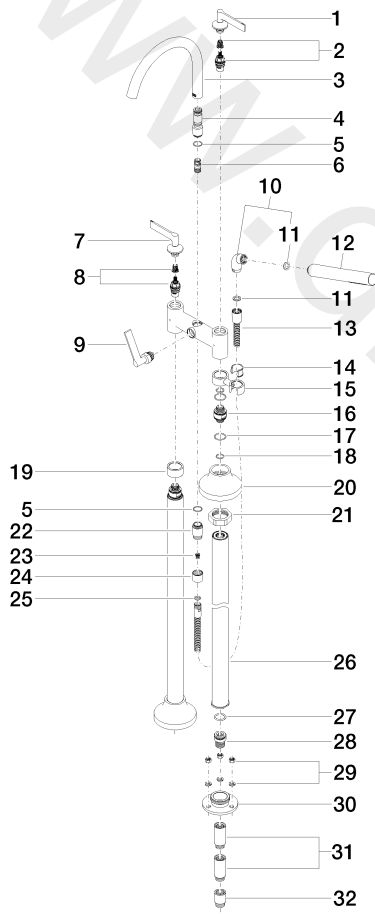

Bath - VAIA

Two-hole bath mixer for free-standing assembly with hand shower set - Brushed Platinum

Article number: 25 943 819-06

Date of manufacture from 5/27/2021

Bath - VAIA

Two-hole bath mixer for free-standing assembly with hand shower set - Brushed Platinum

Article number: 25 943 819-06

Date of manufacture from 5/27/2021

Spare parts list

Position	Quantity used	Item Number	Spare part	Delivery time
1	1	90 20 80 012 01-06	handle (cold)	10
2	1	90 90 03 130 00 90	top	2
3	1	90 28 22 317 00-06	spout	10
4	1	09 24 03 273-06	nipple	10
5	1	09 14 10 032 90	seal	2
6	1	90 21 10 011 00 90	diverter	2
7	1	90 20 80 013 01-06	handle (hot)	10
8	1	90 90 03 131 00 90	top	2
9	1	90 20 80 015 02-06	handle	10
10	1	04 24 04 189 00-06	nipple	10
11	1	09 14 20 002 90	seal	2
12	1	90 12 11 140 30-06	shower	10
13	1	90 30 02 072 00-06	Metal shower hose 1/2" x 3/8" x 1250 mm - Brushed Platinum	10
14	1	09 18 40 035 90	sleeve	2
15	1	04 28 10 029 01-06	holder	10
16	2	09 29 05 021 20 90	nipple	2
17	4	09 14 10 112 90	seal	2
18	4	09 14 10 055 90	seal	2
19	1	09 28 10 028-06	sleeve	10
20	2	90 27 80 019 00-06	rosette	10
21	2	09 23 30 040-07	nut	30
22	1	09 24 03 121-06	nipple	10
23	1	09 23 01 131 90	back-flow preventer	2
24	1	09 21 02 143-06	sleeve	10
25	1	09 14 20 026 90	seal	2
26	2	04 28 22 009 20-06	connection	10
27	2	09 14 10 081 90	seal	2
28	2	09 24 03 094-07	nipple	30
29	6	04 23 10 023 00 90	fixing set	2
30	2	09 30 11 130-07	connection	30
31	4	09 24 03 081 10 90	extension	2
32	2	09 24 03 080 90	extension	2