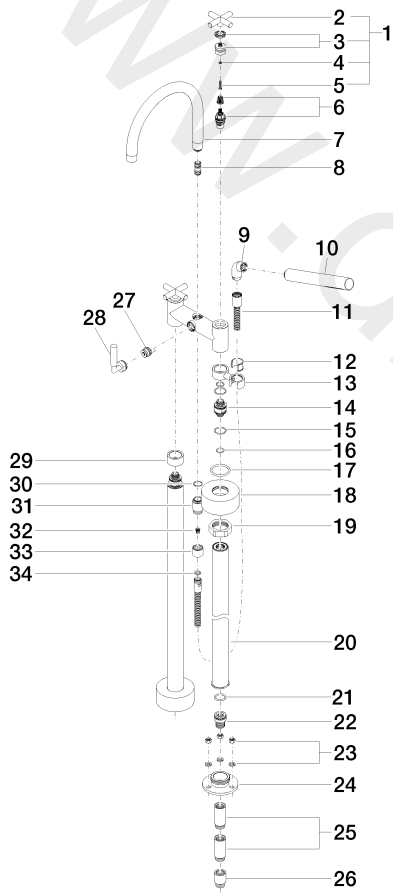

Bath - TARA

Two-hole bath mixer for free-standing assembly with hand shower set - Matte Black

Article number: 25 943 892-33

Date of manufacture from 5/27/2021

Bath - TARA

Two-hole bath mixer for free-standing assembly with hand shower set - Matte Black

Article number: 25 943 892-33

Date of manufacture from 5/27/2021

Spare parts list

Position	Quantity used	Item Number	Spare part	Delivery time
1	2	04 20 89 010 00-33	handle	60
2	2	09 20 89 010-33	handle	30
3	2	90 12 12 007 00-33	base	30
4	2	09 30 11 029 90	disc	2
5	2	09 30 30 075 90	screw	2
6	2	90 90 03 131 00 90	top	2
7	1	90 28 22 222 00-33	spout	30
8	1	90 21 10 011 00 90	diverter	2
9	1	04 24 04 189 00-33	nipple	30
10	1	90 12 11 140 30-33	shower	30
11	1	90 30 02 072 00-33	Metal shower hose 1/2" x 3/8" x 1250 mm - Matte Black	30
12	1	09 18 40 035 90	sleeve	2
13	1	04 28 10 029 01-33	holder	30
14	2	09 29 05 021 20 90	nipple	2
15	4	09 14 10 112 90	seal	2
16	4	09 14 10 055 90	seal	2
17	2	09 14 10 041 90	seal	2
18	2	09 27 89 025-33	rosette	30
19	2	09 23 30 040-07	nut	30
20	2	04 28 22 009 20-33	connection	30
21	2	09 14 10 081 90	seal	2
22	2	09 24 03 094-07	nipple	30
23	6	04 23 10 023 00 90	fixing set	2
24	2	09 30 11 130-07	connection	30
25	4	09 24 03 081 10 90	extension	2
26	2	09 24 03 080 90	extension	2
27	1	90 15 01 005 00 90	insert	2
28	1	90 18 20 025 00-33	diverter	Not available anymore
29	1	09 28 10 028-33	sleeve	30
30	1	09 14 10 032 90	seal	2
31	1	09 24 03 121-33	nipple	30
32	1	09 23 01 131 90	back-flow preventer	2
33	1	09 21 02 143-33	sleeve	30
34	1	09 14 20 026 90	seal	2