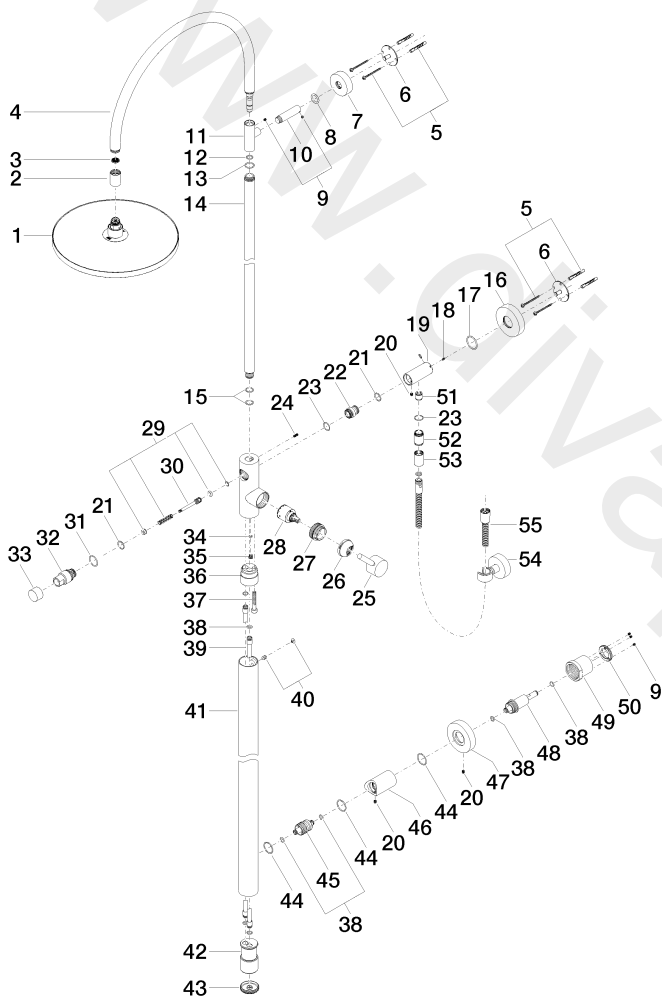

**Shower - META**

Shower system with single-lever shower mixer without hand shower - Platinum

Article number: 26 024 661-08

**Spare parts list**

Position	Quantity used	Item Number	Spare part	Delivery time
1	1	04 12 05 091 00-08	shower	20
2	1	09 24 03 163 20-08	adaptor	20
3	1	09 23 01 039 90	sieve	2
4	1	90 28 22 082 00-08	spout	Not available anymore
5	2	05 30 31 025 00 90	fixing set	2
6	2	09 30 11 103 90	holder	2
7	1	09 27 89 000-08	rosette	20

Shower - META

Shower system with single-lever shower mixer without hand shower - Platinum

Article number: 26 024 661-08

55

1

90 30 02 072 00-08

Metal shower hose 1/2" x 3/8" x 1250 mm -  
Platinum

20