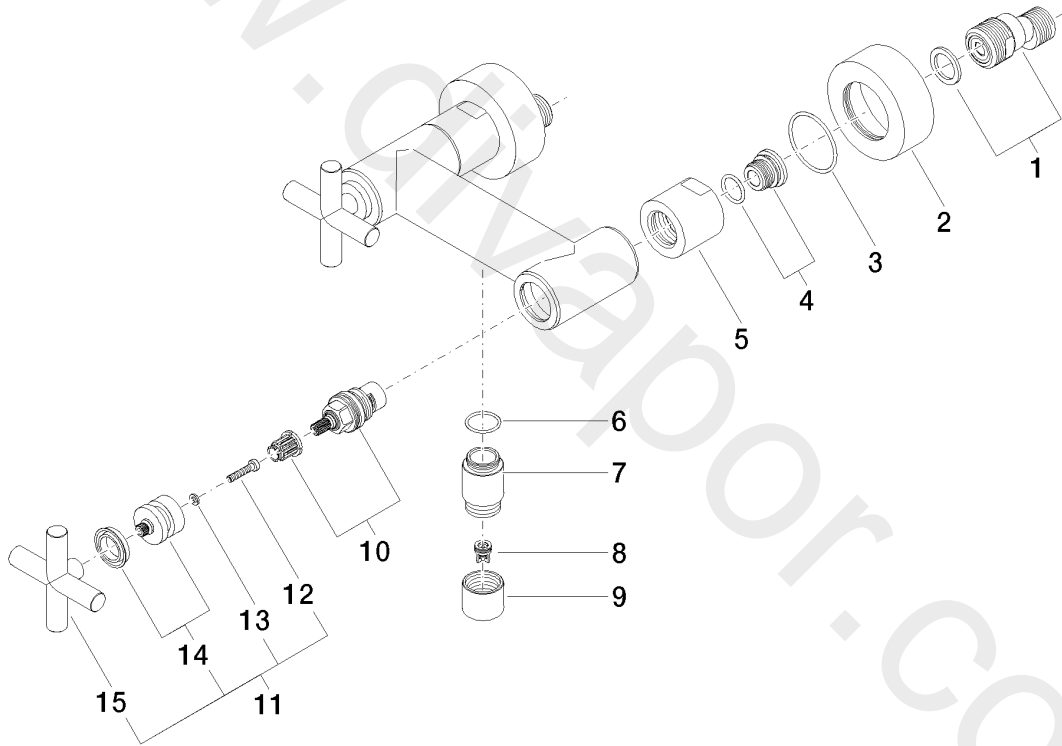

Shower - TARA

Shower mixer for wall-mounted installation - Chrome

Article number: 26 100 892-00

Shower - TARA

Shower mixer for wall-mounted installation - Chrome

Article number: 26 100 892-00

Spare parts list

Position	Number of units	Item Number	Spare part	Lead time
1	2	04 11 04 030 00 90	connection	2
2	2	09 27 89 103-00	rosette	10
3	2	09 14 10 034 90	seal	2
4	2	04 29 05 014 00 90	nipple	2
5	2	09 23 10 064-00	nut	10
6	1	09 14 10 032 90	seal	2
7	1	09 24 03 121-00	nipple	10
8	1	09 23 01 131 90	back-flow preventer	2
9	1	09 21 02 143-00	sleeve	10
10	2	90 90 03 131 00 90	top	2
11	2	04 20 89 010 00-00	handle	60
12	2	09 30 30 075 90	screw	2
13	2	09 30 11 029 90	disc	2
14	2	90 12 12 007 00-00	base	10
15	2	09 20 89 010-00	handle	10