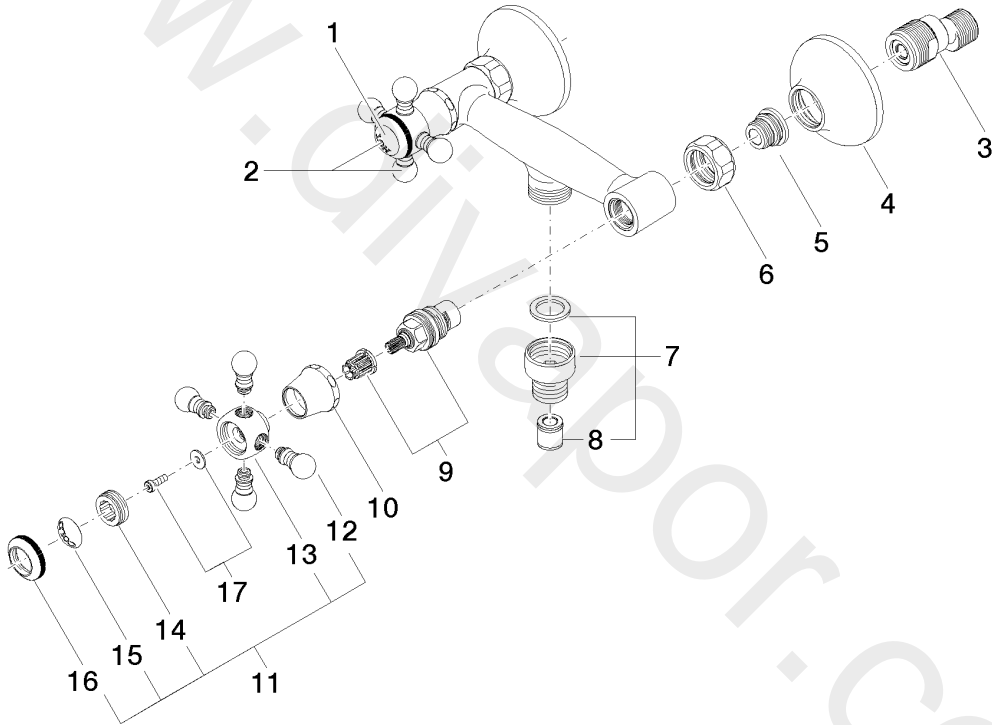

Shower - MADISON

Shower mixer for wall mounting - Platinum

Article number: 26 101 360-08

Date of manufacture from 7/5/2018

Shower - MADISON

Shower mixer for wall mounting - Platinum

Article number: 26 101 360-08

Date of manufacture from 7/5/2018

Spare parts list

Position	Quantity used	Item Number	Spare part	Delivery time
1	1	09 26 01 011 90	accessories	2
2	1	04 20 36 002 07-08	handle (hot)	20
3	2	04 11 04 030 00 90	connection	2
4	2	09 27 39 010-08	rosette	20
5	2	04 29 05 014 00 90	nipple	2
6	2	09 23 30 010-08	nut	60
7	1	04 24 03 003 00-08	nipple	60
8	1	09 23 01 141 90	back-flow preventer	2
9	2	90 90 03 131 00 90	top	2
10	2	09 21 02 055-08	cover	20
11	1	04 20 36 002 06-08	handle (cold)	20
12	8	09 20 36 004-08	handle	20
13	2	09 20 36 002-08	handle	20
14	2	09 20 83 006 90	handle	2
15	1	09 26 01 010 90	accessories	2
16	2	09 20 36 005-08	handle	20
17	2	04 30 30 029 00 90	fixing set	2