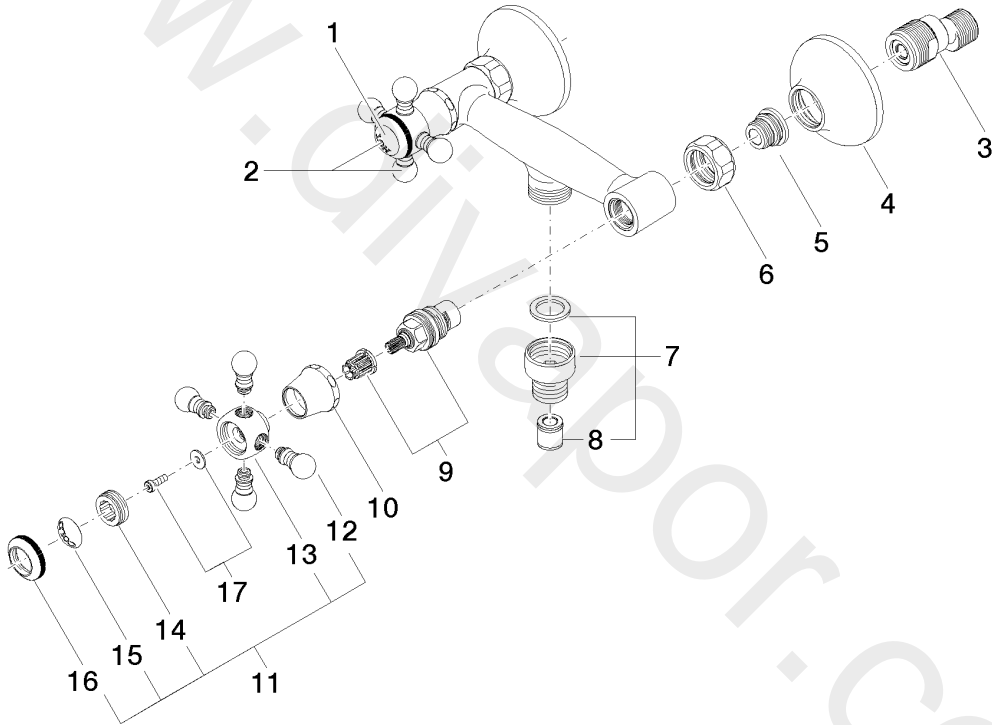

Shower - MADISON

Shower mixer for wall mounting - Brushed Dark Platinum

Article number: 26 101 360-99

Date of manufacture from 7/5/2018

Shower - MADISON

Shower mixer for wall mounting - Brushed Dark Platinum

Article number: 26 101 360-99

Date of manufacture from 7/5/2018

Spare parts list

Position	Quantity used	Item Number	Spare part	Delivery time
1	1	09 26 01 011 90	accessories	2
2	1	04 20 36 002 07-99	handle (hot)	30
3	2	04 11 04 030 00 90	connection	2
4	2	09 27 39 010-99	rosette	30
5	2	04 29 05 014 00 90	nipple	2
6	2	09 23 30 010-99	nut	30
7	1	04 24 03 003 00-99	nipple	30
8	1	09 23 01 141 90	back-flow preventer	2
9	2	90 90 03 131 00 90	top	2
10	2	09 21 02 055-99	cover	30
11	1	04 20 36 002 06-99	handle (cold)	30
12	8	09 20 36 004-99	handle	30
13	2	09 20 36 002-99	handle	30
14	2	09 20 83 006 90	handle	2
15	1	09 26 01 010 90	accessories	2
16	2	09 20 36 005-99	handle	30
17	2	04 30 30 029 00 90	fixing set	2