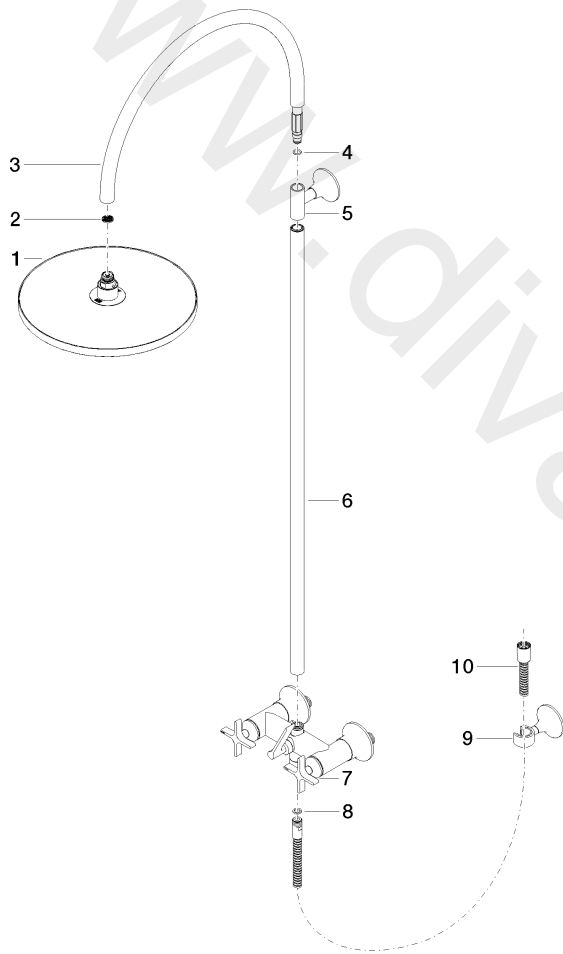

Shower - VAIA

Exposed shower set with shower mixer without hand shower - Chrome

Article number: 26 632 809-00 0010

## Shower - VAIA

Exposed shower set with shower mixer without hand shower - Chrome

Article number: 26 632 809-00 0010

### Spare parts list

Position	Number of units	Item Number	Spare part	Lead time
1	1	04 12 05 091 10-00	shower	10
2	1	09 23 01 039 90	sieve	2
3	1	04 28 22 346 00-00	pipe	10
4	1	09 14 10 008 90	seal	2
5	1	90 17 11 148 00-00	holder	10
6	1	04 28 22 349 00-00	pipe	60
7	1	04 17 10 020 03-00	fitting	10
8	1	09 14 20 026 90	seal	2
9	1	28 050 809-00	Wall bracket - Chrome	10
10	1	28 304 970-00	Metal shower hose 1/2" x 3/8" x 59" - Chrome	2