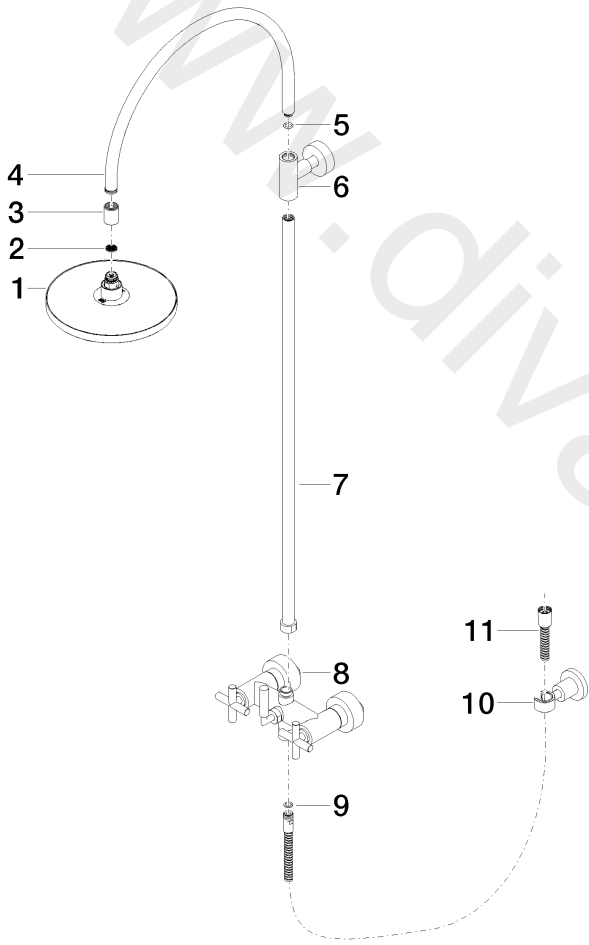

Shower - TARA

Showerpipe with shower mixer without hand shower - Brushed Platinum

Article number: 26 632 892-06

Shower - TARA

Showerpipe with shower mixer without hand shower - Brushed Platinum

Article number: 26 632 892-06

Spare parts list

Position	Quantity used	Item Number	Spare part	Delivery time
1	1	04 12 05 092 00-06	shower	10
2	1	09 23 01 039 90	sieve	2
3	1	09 24 03 177 20-06	adaptor	10
4	1	04 28 22 097 20-06	spout	10
5	1	09 14 10 011 90	seal	2
6	1	90 17 11 037 00-06	holder	10
7	1	90 28 22 096 00-06	pipe	10
8	1	04 17 10 020 01-06	fitting	10
9	1	09 14 20 026 90	seal	2
10	1	28 050 892-06	Wall bracket - Brushed Platinum	30
11	1	28 304 970-06	Metal shower hose 1/2" x 3/8" x 1500 mm - Brushed Platinum	2