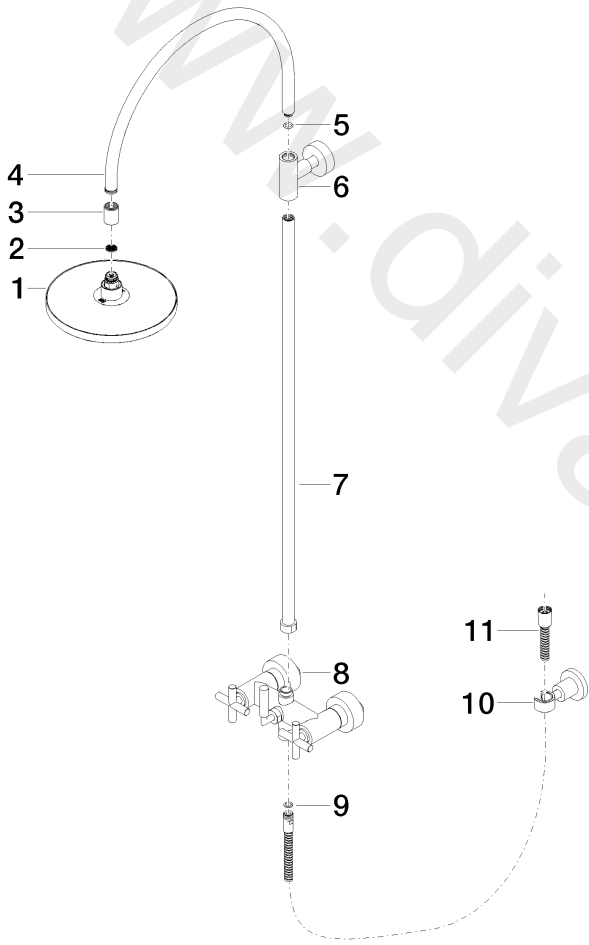

Shower - TARA

Showerpipe with shower mixer without hand shower - Matte Black

Article number: 26 632 892-33

Shower - TARA

Showerpipe with shower mixer without hand shower - Matte Black

Article number: 26 632 892-33

Spare parts list

Position	Quantity used	Item Number	Spare part	Delivery time
1	1	04 12 05 092 00-33	shower	30
2	1	09 23 01 039 90	sieve	2
3	1	09 24 03 177 20-33	adaptor	30
4	1	04 28 22 097 20-33	spout	30
5	1	09 14 10 011 90	seal	2
6	1	90 17 11 037 00-33	holder	Not available anymore
7	1	90 28 22 096 00-33	pipe	30
8	1	04 17 10 020 01-33	fitting	30
9	1	09 14 20 026 90	seal	2
10	1	28 050 892-33	Wall bracket - Matte Black	30
11	1	28 304 970-33	Metal shower hose 1/2" x 3/8" x 1500 mm - Matte Black	30