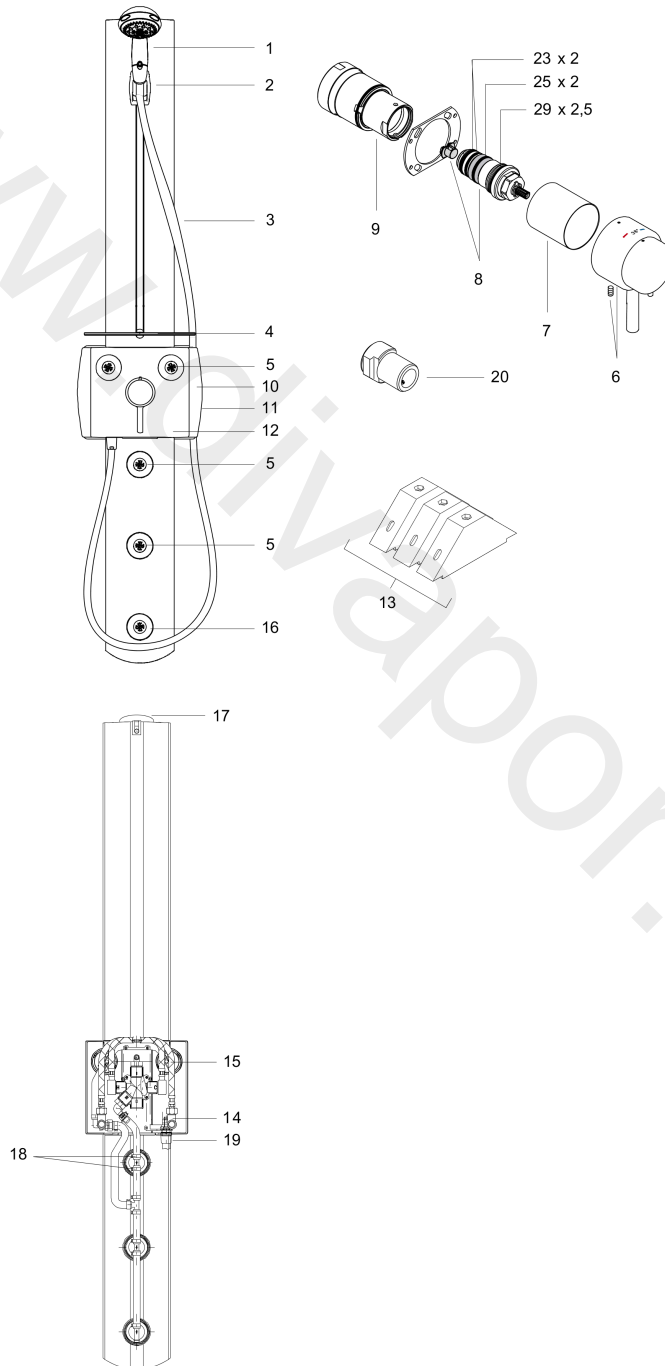

**Pharo Shower Panel comfort plus M 20, Wall/Corner version without lighting, with manual thermostat ( Triostat Plus)**

Surfaces: Article Number: **26344000**

**Exploded Drawing**

Year of production: **03/02 - 06/05**

**Pharo Shower Panel comfort plus M 20, Wall/Corner version without lighting, with manual thermostat ( Triostat Plus)**

Surfaces: Article Number: **26344000**

**Spare part list**

Year of production: **03/02 - 06/05**

Pos.	Description	Article Number	Price	PU
1	handshower	28536000	£ 78,00	1
2	support, assy	25968000	£ 79,00	1
3	shower hose Isiflex'B 1,60 m	28276000	£ 38,00	1
4	shelf	25969000	£ 79,00	1
5	body shower	25970000	£ 43,00	1
6	handle Triostat	25971000	£ 173,00	1
7	sleeve	25972000	£ 16,10	1
8	thermostat cartridge	96903000	£ 137,00	1
9	cartridge on/off control	25973000	£ 137,00	1
10	sidecover	25974320	£ 51,00	1
11	seal	25975000	£ 79,00	1
12	frontcover	25976XXX	> £ 25,00	-
13	mounting kit	25977000	£ 110,00	1
14	hose connection angel	25978000	£ 43,00	1
15	connection hose 900 mm M8x0,75 G3/8	96316000	£ 43,00	1
16	escutcheon	25981000	£ 16,10	1
17	upper cover	97488000	£ 43,00	1
18	hose clamp 15,7-18,5	97551000	£ 25,00	1
19	connecting thread	97594000	£ 9,00	1
20	support for accessoires	26390000	£ 64,00	1
a	sealing set	95037000	£ 51,00	1