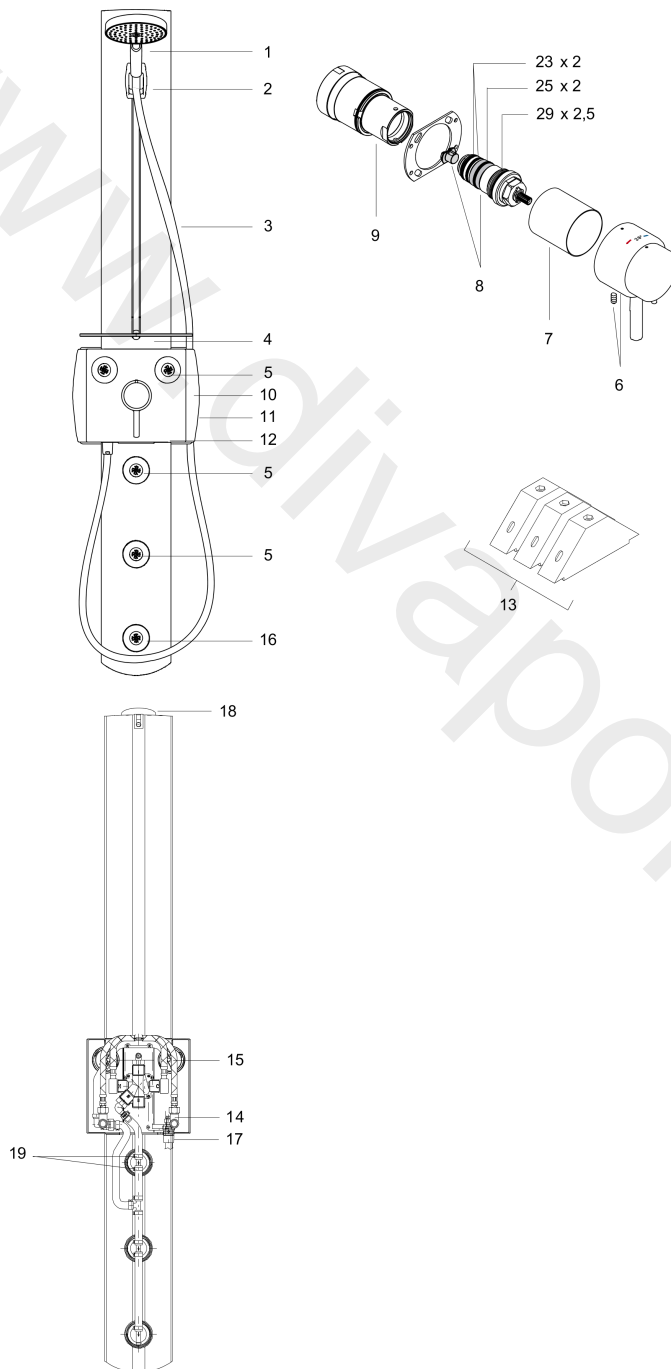

Pharo Shower Panel comfort plus M 20, Wall/Corner verion without lighting, with manual thermostat (Triostat Plus)

Surfaces: Article Number: **26344000**

Exploded Drawing

Year of production: **07/05 - 12/11**

Pharo Shower Panel comfort plus M 20, Wall/Corner version without lighting, with manual thermostat (Triostat Plus)

Surfaces: Article Number: **26344000**

Spare part list

Year of production: **07/05 - 12/11**

Pos.	Description	Article Number	Price	PU
1	handshower	28587000	£ 169,00	1
2	support, assy	97024000	£ 110,00	1
3	shower hose Isiflex'B 1,60 m	28276000	£ 38,00	1
4	shelf	25969000	£ 79,00	1
5	body shower	25970000	£ 43,00	1
6	handle Triostat	25971000	£ 173,00	1
7	sleeve	25972000	£ 16,10	1
8	thermostat cartridge	96903000	£ 137,00	1
9	cartridge on/off control	25973000	£ 137,00	1
10	sidecover	25974320	£ 51,00	1
11	seal	25975000	£ 79,00	1
12	frontcover	25976XXX	> £ 25,00	-
13	mounting kit	25977000	£ 110,00	1
14	hose connection angel	25978000	£ 43,00	1
15	connection hose	97202000	£ 110,00	1
16	escutcheon	25981000	£ 16,10	1
17	connecting thread	97594000	£ 9,00	1
18	upper cover	97488000	£ 43,00	1
19	hose clamp 15,7-18,5	97551000	£ 25,00	1
a	sealing set	95037000	£ 51,00	1