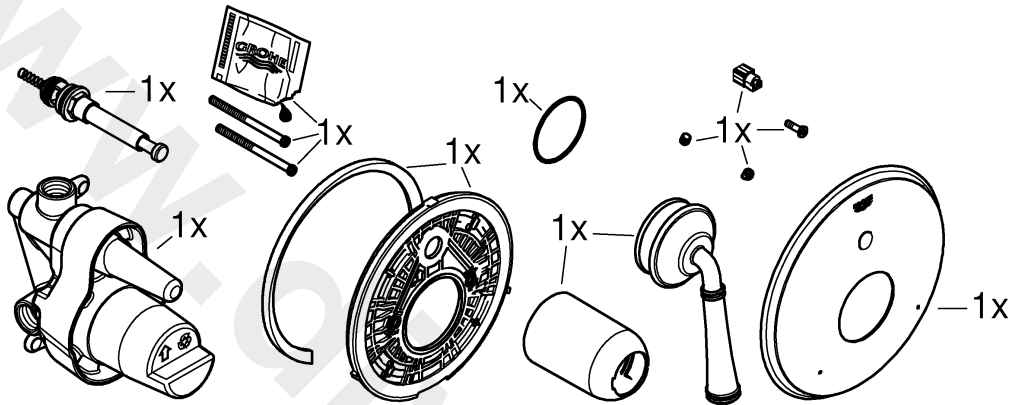

在安装带有进水管套件和溢水组件的暗藏式淋浴龙头时，请务必安装安全设备来防止由于回流造成的饮用水污染。请务必遵循各国家 / 地区适用的安装规定。

When installing built-in shower mixers with inlet sets and pop-up overflows, please note that a safety device to prevent drinking water contamination due to backflow must be installed.

The applicable installation codes in each country must be observed.

26 359