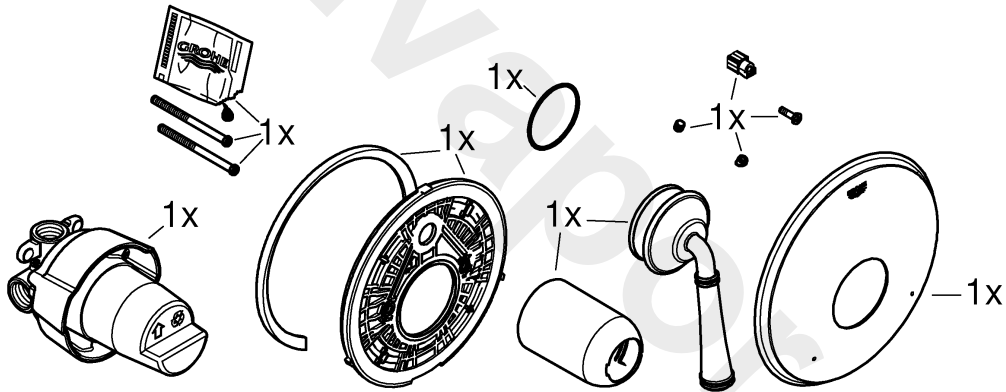

在安装带有进水管套件和溢水组件的暗藏式淋浴龙头时，请务必安装安全设备来防止由于回流造成的饮用水污染。请务必遵循各国家 / 地区适用的安装规定。

When installing built-in shower mixers with inlet sets and pop-up overflows, please note that a safety device to prevent drinking water contamination due to backflow must be installed.

The applicable installation codes in each country must be observed.

26 359

26 360

DIN 1988
DIN EN 806