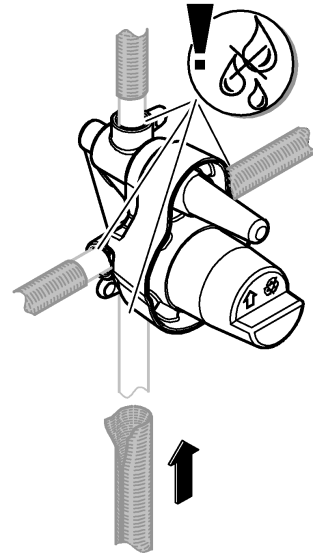

7

8

9

在安装带有进水管套件和溢水组件的暗藏式淋浴龙头时，请务必安装安全设备来防止由于回流造成的饮用水污染。请务必遵循各国家 / 地区适用的安装规定。

When installing built-in shower mixers with inlet sets and pop-up overflows, please note that a safety device to prevent drinking water contamination due to backflow must be installed.

The applicable installation codes in each country must be observed.

26 359

26 360

DIN 1988
DIN EN 806

26 359

26 360

1

2