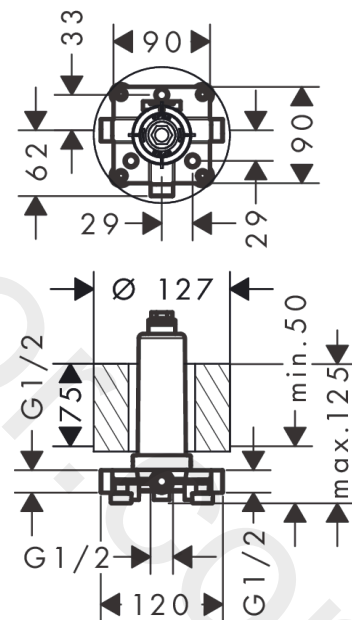

Scale drawing