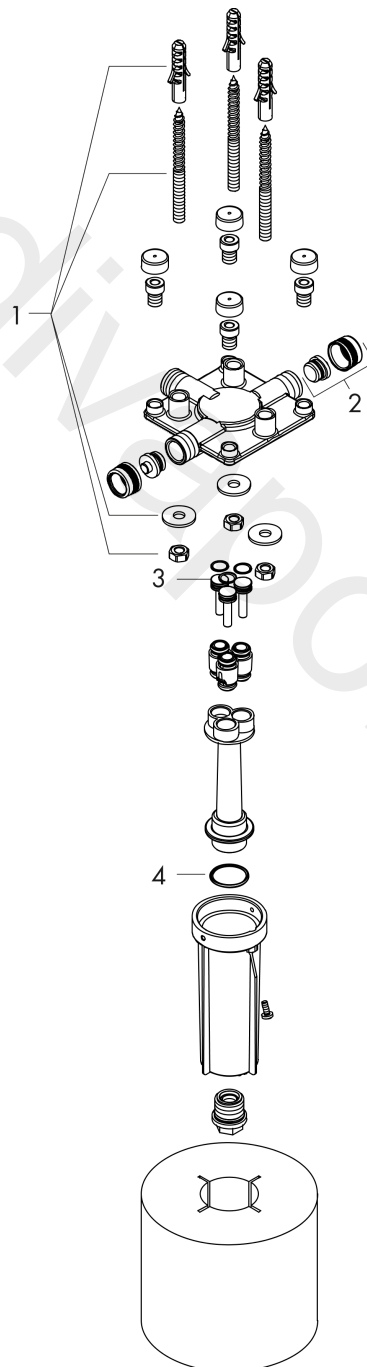

**AXOR ShowerSolutions**  
**Basic set for overhead shower with ceiling connector**  
 Finish: n.a. Article Number: **26434187**

### product features

- ceiling installation
- includes polystyrene sheathing as a placeholder during installation
- minimum mounting depth: 50 mm
- maximum mounting depth: 125 mm
- connection dimension: Rp 1/2

### Scale drawing

**AXOR ShowerSolutions**  
**Basic set for overhead shower with ceiling connector**  
Finish: n.a. Article Number: **26434187**

## Exploded Drawing

Year of production: >01/19

**AXOR ShowerSolutions**  
**Basic set for overhead shower with ceiling connector**  
 Finish: n.a. Article Number: **26434187**