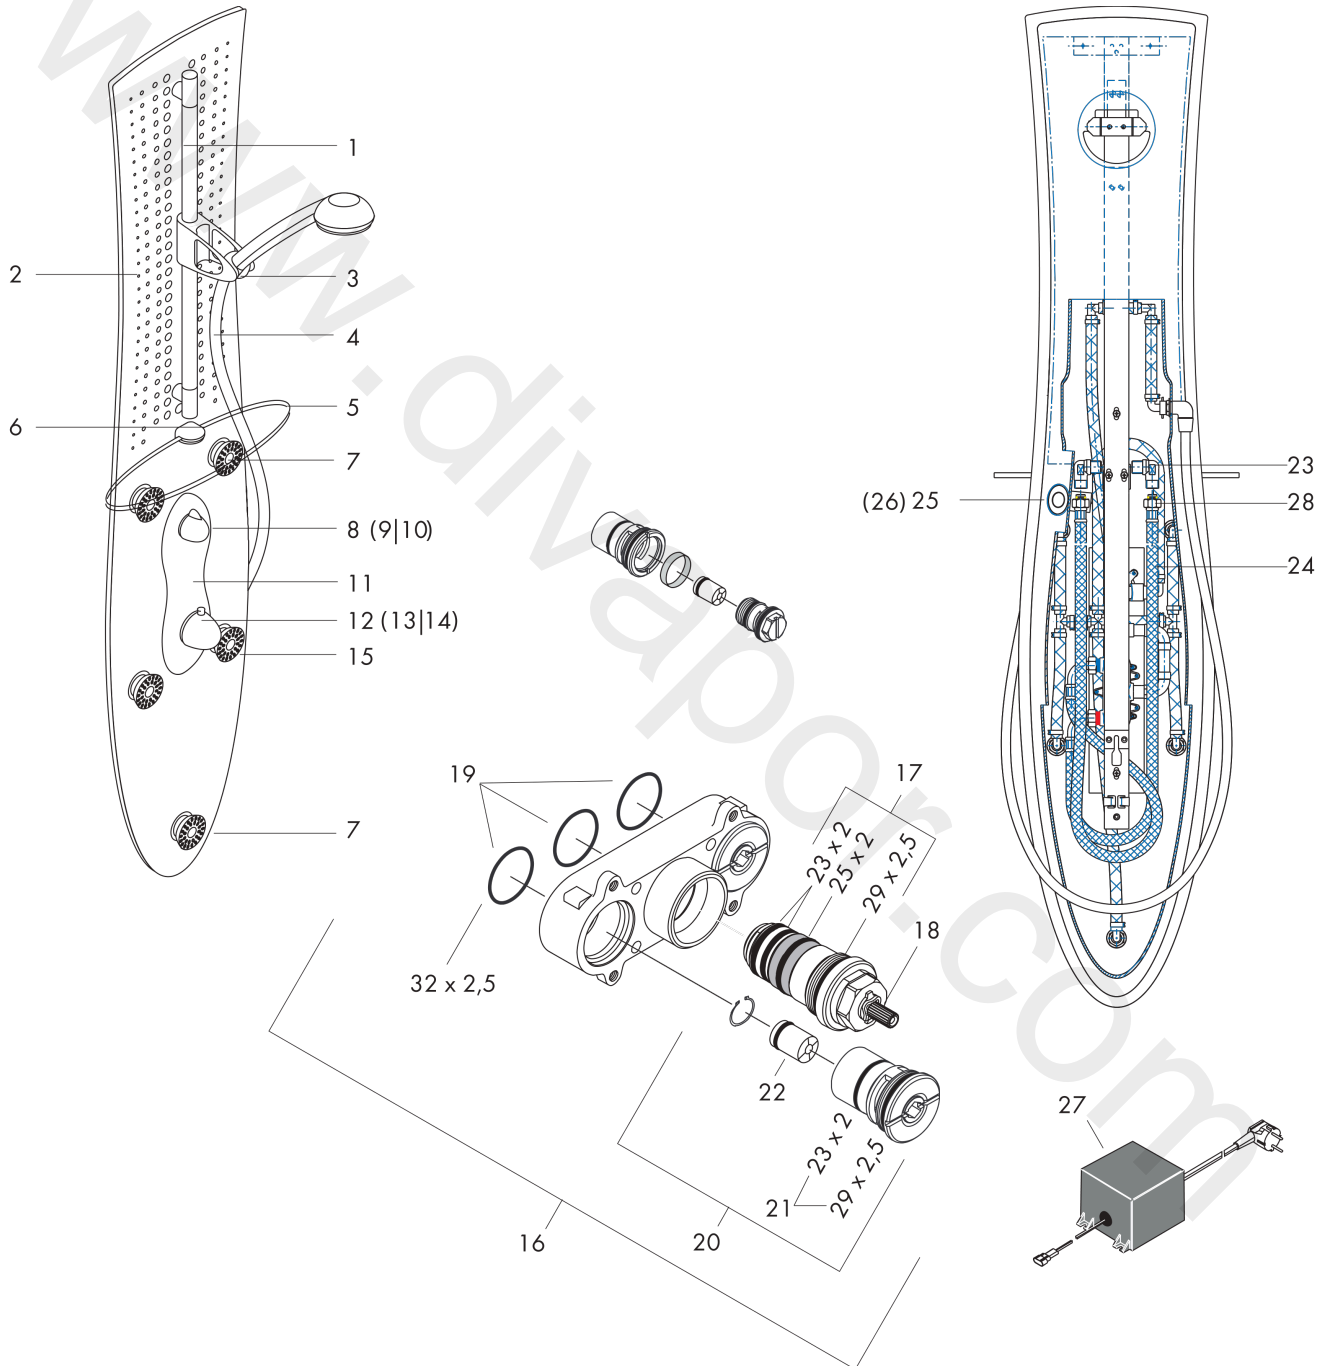

Shower Panel Moonlight ML 20, Wall/Corner version with lighting, manual
 Surfaces: Article Number: 26512000

Exploded Drawing

Year of production: 05/01 - 12/07

Shower Panel Moonlight ML 20, Wall/Corner version with lighting, manualSurfaces: Article Number: **26512000****Spare part list**Year of production: **05/01 - 12/07**

| Pos. | Description | Article Number | Price | PU |
|------|--------------------------------|----------------|----------|----|
| 1 | wall bar cpl. | 25957000 | £ 137,00 | 1 |
| 2 | rear wall | 25959000 | £ 224,00 | 1 |
| 3 | support, assy | 96190000 | £ 79,00 | 1 |
| 4 | shower hose 2,20 m | 96276000 | £ 51,00 | 1 |
| 5 | shelf | 25933000 | £ 224,00 | 1 |
| 6 | support element | 25958000 | £ 64,00 | 1 |
| 7 | spray head cpl. | 95067000 | £ 51,00 | 1 |
| 8 | handle | 36991000 | £ 64,00 | 1 |
| 9 | sleeve | 96431000 | £ 13,30 | 1 |
| 10 | diverter unit | 96604000 | £ 173,00 | 1 |
| 11 | cover | 25934000 | £ 96,00 | 1 |
| 12 | handle for thermostat | 92241000 | £ 110,00 | 1 |
| 13 | sleeve | 95032000 | £ 43,00 | 1 |
| 14 | adapter for handle | 97108000 | £ 20,50 | 1 |
| 15 | spray head cpl. | 95066000 | £ 51,00 | 1 |
| 16 | installation unit cpl. | 96787000 | £ 275,00 | 1 |
| 17 | sealing set | 95037000 | £ 51,00 | 1 |
| 18 | thermostat cartridge | 94282000 | £ 137,00 | 1 |
| 19 | O-Ring 32x2,5 | 96364000 | £ 25,00 | 1 |
| 20 | service valve | 95036000 | £ 64,00 | 1 |
| 21 | sealing set | 96353000 | £ 9,00 | 1 |
| 22 | non return valve DW 16 | 95033000 | £ 9,00 | 1 |
| 23 | hose connection angel | 25967000 | £ 25,00 | 1 |
| 24 | connection hose 800 mm G½ x G½ | 25963000 | £ 64,00 | 1 |
| 25 | press switch | 25991450 | - | 1 |
| 26 | switch for illumination | 25992000 | £ 96,00 | 1 |
| 27 | transformer for illumination | 25947000 | £ 224,00 | 1 |
| 28 | O-ring 11x2 | 98127000 | £ 3,30 | 1 |
| a | corner fitting set | 26211000 | - | 1 |
| b | mounting kit | 25939000 | £ 64,00 | 1 |