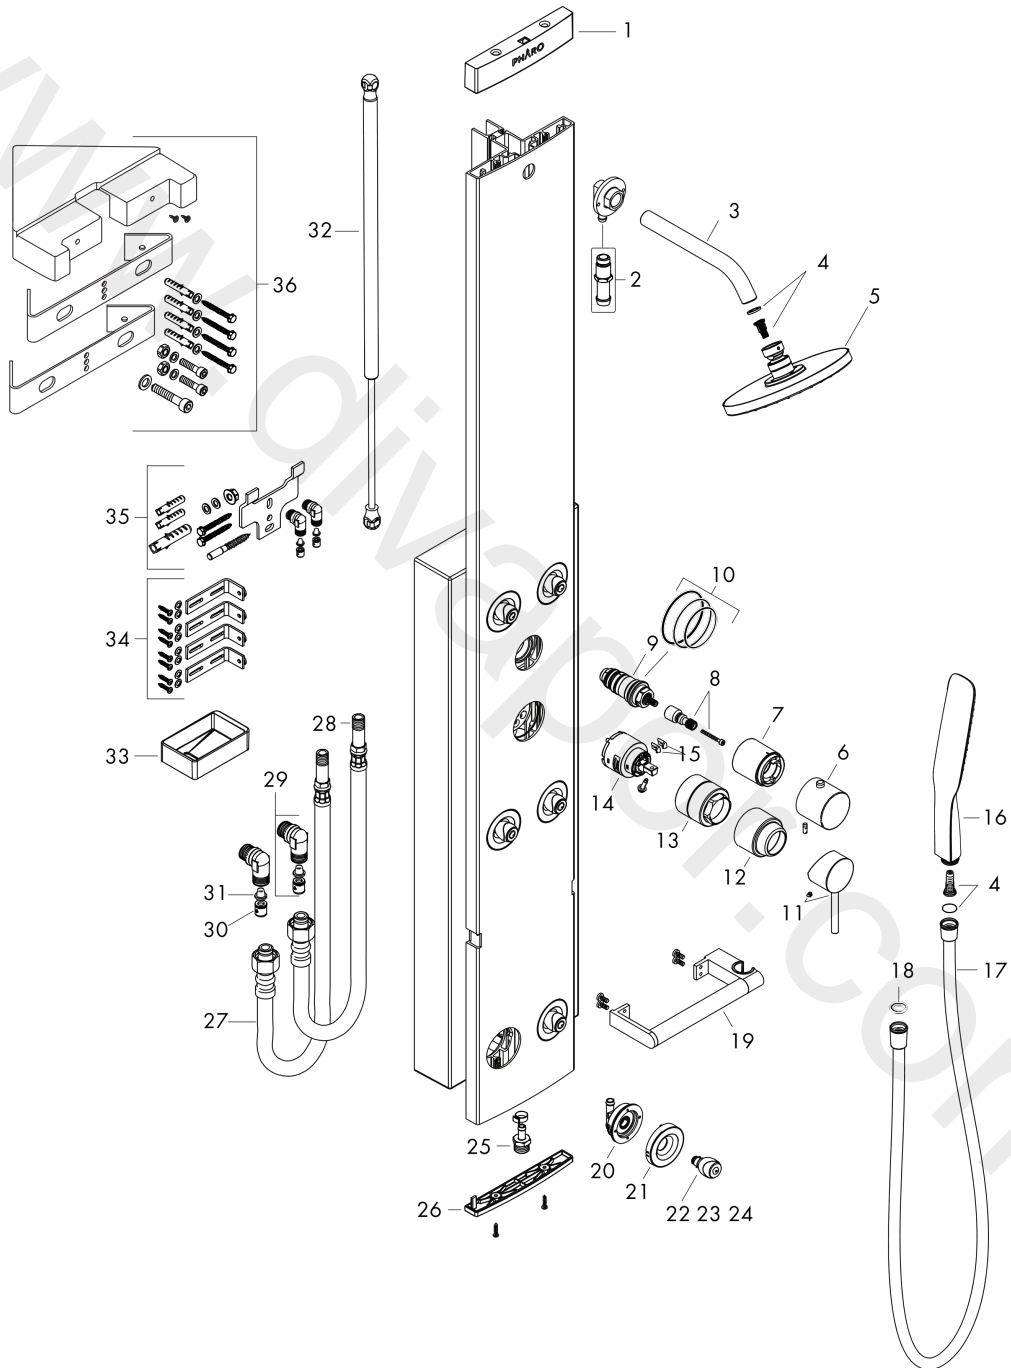

Pharo shower panel Lift 2 M 20 wall-/ corner version without light manual
 Surfaces: Article Number: 26870000

Exploded Drawing

Year of production: 10/14 - 12/15

Pharo shower panel Lift 2 M 20 wall-/ corner version without light manualSurfaces: Article Number: **26870000****Spare part list**Year of production: **10/14 - 12/15**

Pos.	Description	Article Number	Price	PU
1	upper cover	97200000	£ 96,00	1
2	Hose Connection	98924000	£ 13,30	1
3	shower arm	97196000	£ 79,00	1
4	filter insert	97708000	£ 6,10	1
5	head shower	97195000	£ 585,00	1
6	handle for thermostat	92117000	£ 96,00	1
7	sleeve	95032000	£ 43,00	1
8	adapter for handle	97108000	£ 20,50	1
9	thermostat cartridge	94282000	£ 137,00	1
10	sealing set	95037000	£ 51,00	1
11	handle	10490000	£ 110,00	1
12	flange	97057000	£ 25,00	1
13	nut	92981000	-	1
14	cartridge on/off control	96645000	£ 79,00	1
15	diverter fixing device	97588000	£ 16,10	1
16	handshower	28558400	£ 157,00	1
17	shower hose Isiflex'B 1,60 m	28276000	£ 38,00	1
18	seal	98058000	£ 3,30	1
19	grab bar	97284320	£ 370,00	1
20	body shower without spray head	97197000	£ 35,00	1
21	escutcheon	97198320	£ 16,10	1
22	body shower (massage jet)	28408000	£ 21,00	1
23	body shower (normal jet)	28406000	£ 25,00	1
24	O-ring 12x2	98214000	£ 3,30	1
25	connecting thread	97594000	£ 9,00	1
26	lower cover	97201000	£ 79,00	1
27	connection hose 900 mm	95540000	£ 43,00	1
28	O-ring 8x1,75	97827000	£ 3,30	1
29	hose connection angel	25948000	£ 51,00	1
30	set of non return valves DW 15	94074000	£ 16,10	1
31	filter	97973000	£ 16,10	1
32	gas spring	98611000	£ 137,00	1
33	shelf	97199000	£ 51,00	1
34	set of sliding roller	98890000	£ 96,00	1
35	mounting kit	97203000	£ 110,00	1
36	corner fitting set white	26214000	£ 370,00	1